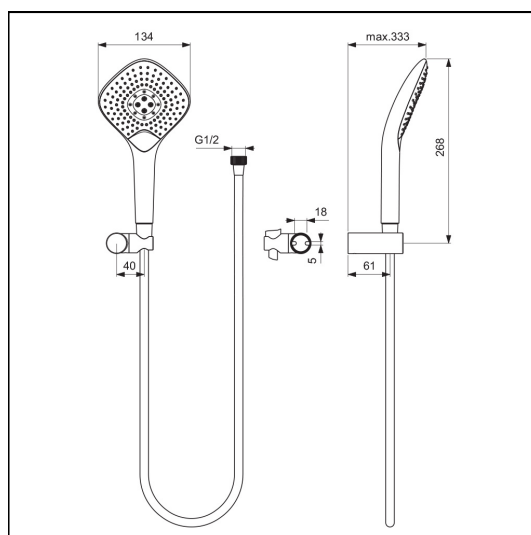

Idealrain Evo Jet shower kit with 3 Function diamond 125mm handspray, wall bracket and 1.75m IdealFlex hose

ILLUSTRATED

B1766 Idealrain Evo Jet shower kit with 3 Function diamond 125mm handspray, wall bracket and 1.75m IdealFlex hose

OPTIONS

B9448 Wall elbow

ILLUSTRATED PRODUCT DETAILS

Weights

B1766 0.84 KG

Materials

B1766 Chrome Plated Plastic

Finishes

B1766 Chrome (AA)

Flow rates

B1766 8 Litres per minute @ 3 bar pressure

Designer

Artefakt Industriekultur

Special Notes

Removable 8 Litres per minute Eco Flow regulator

ACCREDITATIONS

B1766(AA)

FEATURES