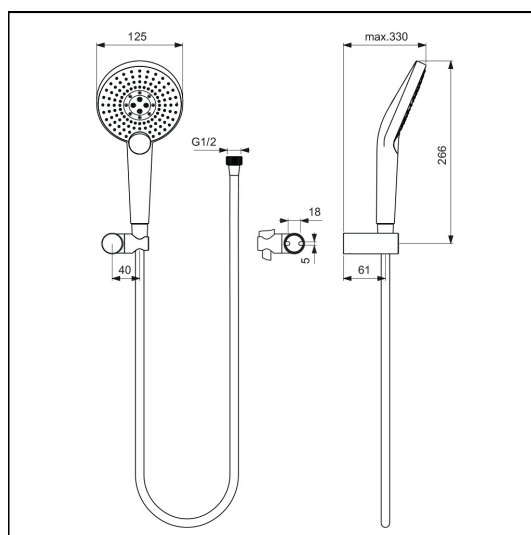

Idealrain Evo Jet shower kit with 3 Function round 125mm handspray, wall bracket and 1.75m IdealFlex hose

ILLUSTRATED

B1765 Idealrain Evo Jet shower kit with 3 Function round 125mm handspray, wall bracket and 1.75m IdealFlex hose

OPTIONS

B9448 Wall elbow

ILLUSTRATED PRODUCT DETAILS

Weights

B1765 0.87 KG

Finishes

B1765 Chrome (AA)

Materials

B1765 Chrome Plated Plastic

Flow rates

B1765 8 Litres per minute @ 3 bar pressure

Designer

Artefakt Industriekultur

Special Notes

Removable 8 Litres per minute Eco Flow regulator

ACCREDITATIONS

B1765(AA)

FEATURES