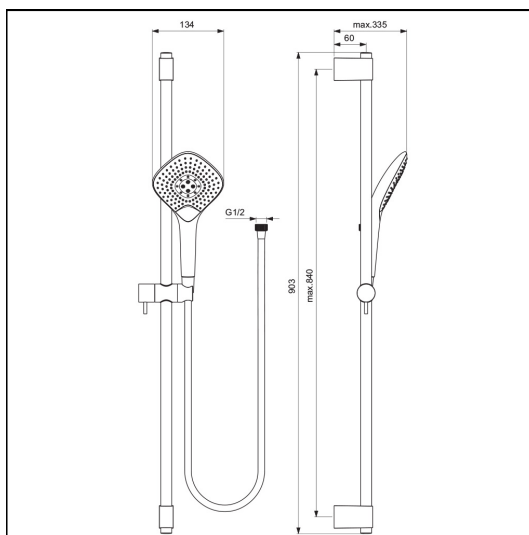

Idealrain Evo Jet shower kit with 3 Function diamond 125mm handspray, 900mm rail and 1.75m IdealFlex hose

ILLUSTRATED

B1764 Idealrain Evo Jet shower kit with 3 Function diamond 125mm handspray, 900mm rail and 1.75m IdealFlex hose

OPTIONS

B9448 Wall elbow

ILLUSTRATED PRODUCT DETAILS

Weights

B1764 1.44 KG

Finishes

B1764 Chrome (AA)

Materials

B1764 Chrome Plated Metal

Flow rates

B1764 8 Litres per minute @ 3 bar pressure

Designer

Artefakt Industriekultur

Special Notes

Removable 8 Litres per minute Eco Flow regulator

ACCREDITATIONS

B1764(AA)

water label		8.00	Litres Per Minute

FEATURES