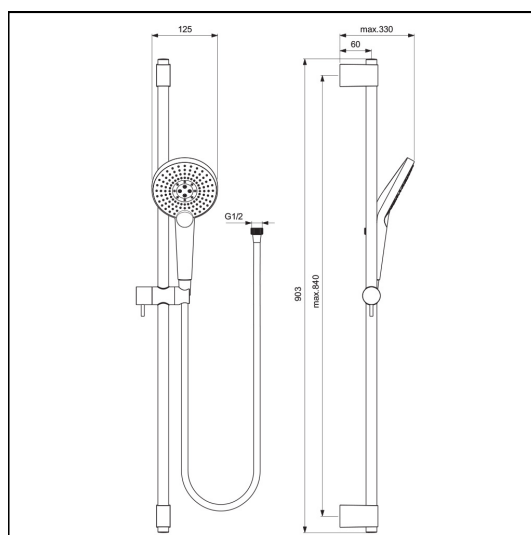

Idealrain Evo Jet shower kit with 3 Function round 125mm handspray, 900mm rail and 1.75m IdealFlex hose

ILLUSTRATED

B1763 Idealrain Evo Jet shower kit with 3 Function round 125mm handspray, 900mm rail and 1.75m IdealFlex hose

OPTIONS

B9448 Wall elbow

ILLUSTRATED PRODUCT DETAILS

Weights

B1763 1.46 KG

Finishes

B1763  Chrome (AA)

Materials

B1763 Chrome Plated Metal

Flow rates

B1763 8 Litres per minute @ 3 bar pressure

Designer

Artefakt Industriekultur

Special Notes

Removable 8 Litres per minute Eco Flow regulator

ACCREDITATIONS

B1763(AA)

FEATURES