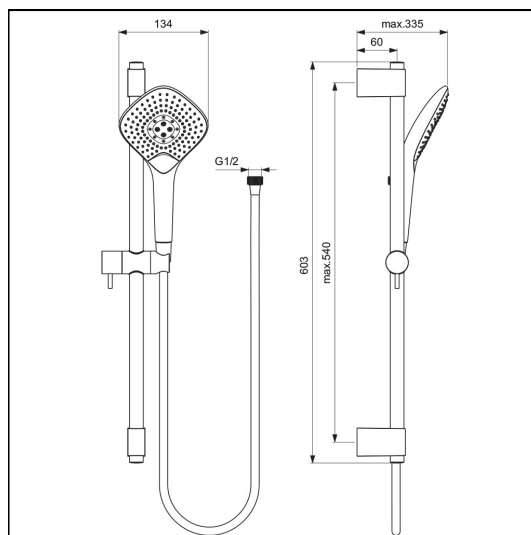

Idealrain Evo Jet shower kit with 3 Function diamond 125mm handspray, 600mm rail and 1.75m IdealFlex hose

ILLUSTRATED

B1762 Idealrain Evo Jet shower kit with 3 Function diamond 125mm handspray, 600mm rail and 1.75m IdealFlex hose

OPTIONS

B9448 Wall elbow

ILLUSTRATED PRODUCT DETAILS

Weights

B1762 1.29 KG

Finishes

B1762  Chrome (AA)

Materials

B1762 Chrome Plated Metal

Flow rates

B1762 8 Litres per minute @ 3 bar pressure

Designer

Artefakt Industriekultur

Special Notes

Removable 8 Litres per minute Eco Flow regulator

ACCREDITATIONS

B1762(AA)

FEATURES