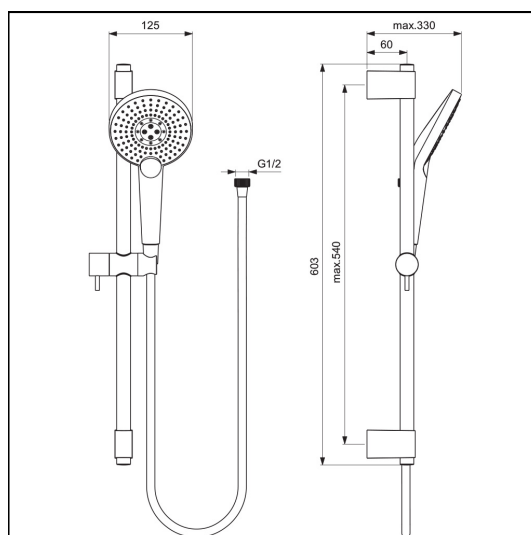

Idealrain Evo Jet shower kit with 3 Function round 125mm handspray, 600mm rail and 1.75m IdealFlex hose

ILLUSTRATED

B1761 Idealrain Evo Jet shower kit with 3 Function round 125mm handspray, 600mm rail and 1.75m IdealFlex hose

OPTIONS

B9448 Wall elbow

ILLUSTRATED PRODUCT DETAILS

Weights

B1761 1.32 KG

Finishes

B1761  Chrome (AA)

Materials

B1761 Chrome Plated Metal

Flow rates

B1761 8 Litres per minute @ 3 bar pressure

Designer

Artefakt Industriekultur

Special Notes

Removable 8 Litres per minute Eco Flow regulator

ACCREDITATIONS

B1761(AA)

FEATURES