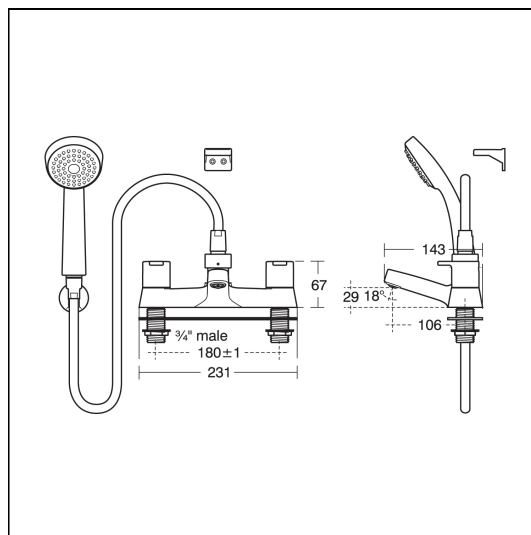

## ILLUSTRATED

**B1152** Calista dual control two hole bath shower mixer with shower set

### ILLUSTRATED PRODUCT DETAILS

**Weights**

**B1152** 2.43 KG

**Finishes**

**B1152**  Chrome (AA)

**Materials**

**B1152** Chrome Plated Brass

**Flow rates**

**B1152** 70 Litres per minute @ 3 bar pressure

**Designer**

Robin Levien, RDI

**Special Notes**

Flow rate for bath fill is 17 litres per minute at 0.1 bar.

Flow rate for shower is 21 litres per minute at 3 bar