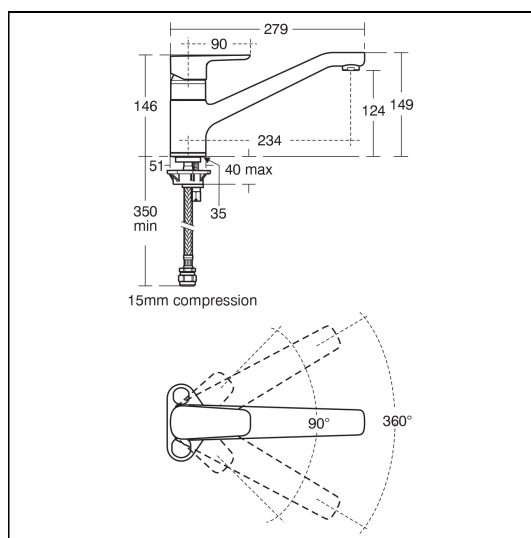

#### Weights

**B0766** 2.55 KG

#### Flow rates

**B0766** 5 Litres per minute @ 3 bar pressure

#### Special Notes

Suitable for balanced supplies. Inlets with flexible tails and connections for 15mm copper tubes.