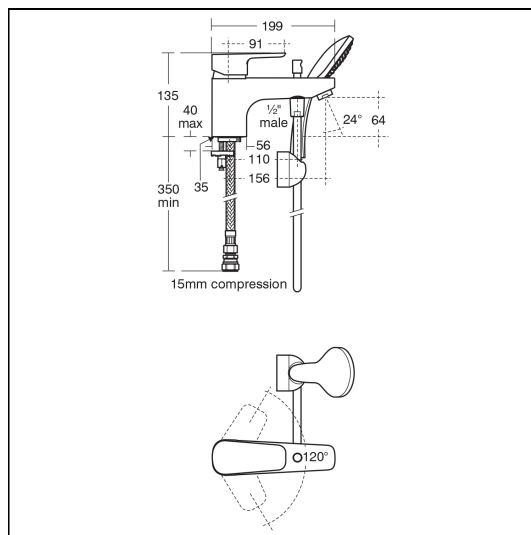

Tempo 1 Hole Bath Shower Mixer

ILLUSTRATED

- B0733** Tempo 1 hole bath shower mixer
- B9400** Idealrain S1 handspray 1 function 80mm

OPTIONS

- A5901** TMV Thermostatic mixing valve 22mm

ILLUSTRATED PRODUCT DETAILS

Weights

- B0733** 2.63 KG
- B9400** 0.27 KG

Materials

- B0733** Chrome Plated
- B9400** Chrome Plated

Finishes

- B0733**  Chrome (AA)
- B9400**  Chrome (AA)

Flow rates

- B0733** 20 Litres per minute @ 3 bar pressure

Designer

Artefakt Industriekultur

Special Notes

Suitable for balanced supplies. Inlets with flexible tails and connections for 15mm copper tubes. It is recommended that a thermostatic blending valve such as A5901AA should be used.