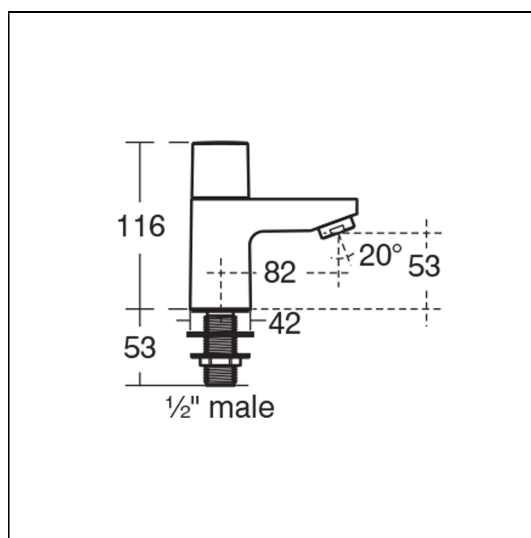

Tempo Basin Pillar Taps

ILLUSTRATED

B0728 Tempo basin pillar taps

OPTIONS

A5900 TMV Thermostatic mixing valve 15mm

ILLUSTRATED PRODUCT DETAILS

Weights

B0728 2.95 KG

Materials

B0728 Chrome Plated

Finishes

B0728  Chrome (AA)

Flow rates

B0728 45 Litres per minute @ 3 bar pressure

Designer

Artefakt Industriekultur

Special Notes

Suitable for balanced or unbalanced supplies. Inlets suitable for 15mm copper tubes. When installed in commercial applications a thermostatic blending valve such as A5900AA must be used.

ACCREDITATIONS