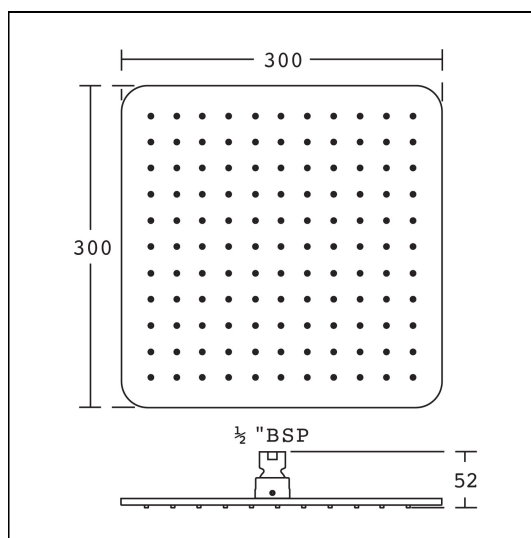

Idealrain Cube L1 Fixed Head Rainshower

ILLUSTRATED

- **B0025** Idealrain Cube L1 rainshower fixed head 300 x 300
- **B9445** Idealrain wall arm 400mm

OPTIONS

- **B9446** Idealrain ceiling arm 150mm

ILLUSTRATED PRODUCT DETAILS

Weights

- **B0025** 2.42 KG
- **B9445** 0.72 KG

Materials

- **B0025** Mixed Material
- **B9445** Chrome Plated

Finishes

- **B0025** Chrome (AA)
- **B9445** Chrome (AA)

Flow rates

- **B0025** 12 Litres per minute @ 3 bar pressure

Designer

Artefakt Industriekultur

Special Notes

Requires arm B9445AA or B9446AA

FEATURES