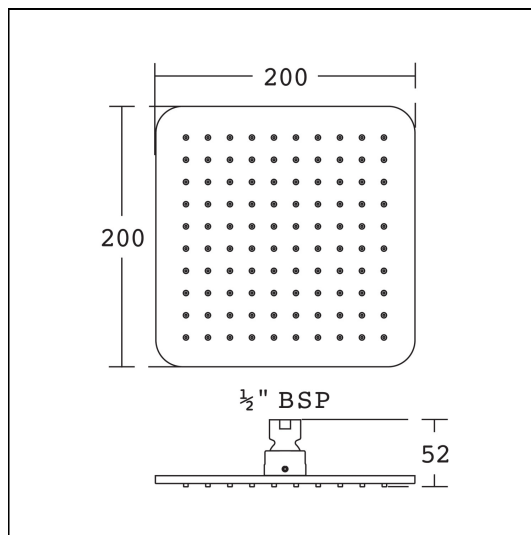

Idealrain Cube M1 Fixed Head Rainshower

ILLUSTRATED

- B0024** Idealrain Cube M1 rainshower fixed head 200 x 200
- B9444** Idealrain wall arm 300mm

OPTIONS

- B9445** Idealrain wall arm 400mm
- B9446** Idealrain ceiling arm 150mm

ILLUSTRATED PRODUCT DETAILS

Weights

- B0024** 1.22 KG
- B9444** 0.72 KG

Materials

- B0024** Mixed Material
- B9444** Chrome Plated

Finishes

- B0024**  Chrome (AA)
- B9444**  Chrome (AA)

Flow rates

- B0024** 12 Litres per minute @ 3 bar pressure

Designer

Artefakt Industriekultur

Special Notes

Removable 12 Litres per minute Eco flow regulator.
Flow rate 6.5 Litres per minute @ 0.1 bar.

FEATURES