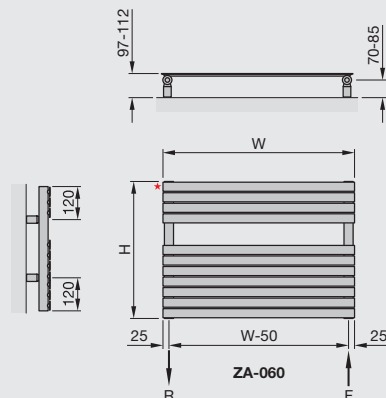

Zehnder Ax Spa

The eye-catching Ax Spa under window towel warmer is available in a variety of widths and 4 stocked colours. Other sizes and colours are of course available to order.

ZA-060-080-0336 VOLCANIC

Central Heating Model STOCK listed in black	Height mm	Width mm	Finish	Output $\Delta T=50K$ Watts/btu All outputs certified to EN 442	Electric Immersion Rating Watts	Weight kg	RRP (ex VAT)	RRP (inc 20% VAT)
Zehnder Ax Spa Single tube								
ZA-060-080	575	800	white	458/1563	300	10.2	£369	£442.80
ZA-060-090	575	900	white	515/1757	300	11.3	£416	£499.20
ZA-060-100	575	1000	white	573/1955	300	12.4	£461	£553.20
ZA-060-120	575	1200	white	687/2344	500	14.5	£551	£661.20
ZA-060-080-0336	575	800	volcanic	458/1563	300	10.2	£461	£553.20
ZA-060-090-0336	575	900	volcanic	515/1757	300	11.3	£520	£624.00
ZA-060-080-0523	575	800	beige quartz	458/1563	300	10.2	£461	£553.20
ZA-060-090-0523	575	900	beige quartz	515/1757	300	11.3	£520	£624.00
ZA-060-080-0529	575	800	brown quartz	458/1563	300	10.2	£461	£553.20
ZA-060-090-0529	575	900	brown quartz	515/1757	300	11.3	£520	£624.00

Dual energy: Self fit - (additional cost to central heating model prices). See page 138 for details.

Colour finish: Standard colours from the Zehnder colour chart including matt white finish: white RAL 9016 + 25%. Colour finish and non-stock products delivery: 18 working days.

*1/8" air vent
Width excludes air vent
F = flow
R = return
H = height
W = width
Tube: Horizontal \varnothing 38x10.5
Tube: Vertical \varnothing 38mm
All dimensions in mm

For full compliant technical specifications, refer to page 140
To make an approximate conversion from T=50K to T=60K multiply outputs by 1.2