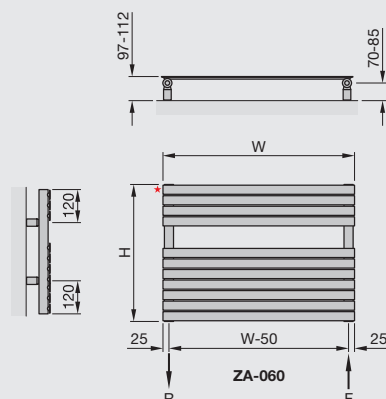

Zehnder Ax Spa

The eye-catching Ax Spa under window towel warmer is available in a variety of widths and 4 stocked colours. Other sizes and colours are of course available to order.

ZA-060-080-0336 VOLCANIC

Central Heating Model STOCK listed in black	Height mm	Width mm	Finish	Output $\Delta T=50K$ Watts/btu All outputs certified to EN 442	Electric Immersion Rating Watts	Weight kg	RRP (ex VAT)	RRP (inc 20% VAT)
Zehnder Ax Spa Single tube								
ZA-060-080	575	800	white	458/1563	300	10.2	£369	£442.80
ZA-060-090	575	900	white	515/1757	300	11.3	£416	£499.20
ZA-060-100	575	1000	white	573/1955	300	12.4	£461	£553.20
ZA-060-120	575	1200	white	687/2344	500	14.5	£551	£661.20
ZA-060-080-0336	575	800	volcanic	458/1563	300	10.2	£461	£553.20
ZA-060-090-0336	575	900	volcanic	515/1757	300	11.3	£520	£624.00
ZA-060-080-0523	575	800	beige quartz	458/1563	300	10.2	£461	£553.20
ZA-060-090-0523	575	900	beige quartz	515/1757	300	11.3	£520	£624.00
ZA-060-080-0529	575	800	brown quartz	458/1563	300	10.2	£461	£553.20
ZA-060-090-0529	575	900	brown quartz	515/1757	300	11.3	£520	£624.00

Dual energy: Self fit - (additional cost to central heating model prices). See page 138 for details.

Colour finish: Standard colours from the Zehnder colour chart including matt white finish: white RAL 9016 + 25%. Colour finish and non-stock products delivery: 18 working days.

*1/8" air vent
Width excludes air vent
F = flow
R = return
H = height
W = width
Tube: Horizontal \varnothing 38x10.5
Tube: Vertical \varnothing 38mm
All dimensions in mm

For full compliant technical specifications, refer to page 140
To make an approximate conversion from T=50K to T=60K multiply outputs by 1.2