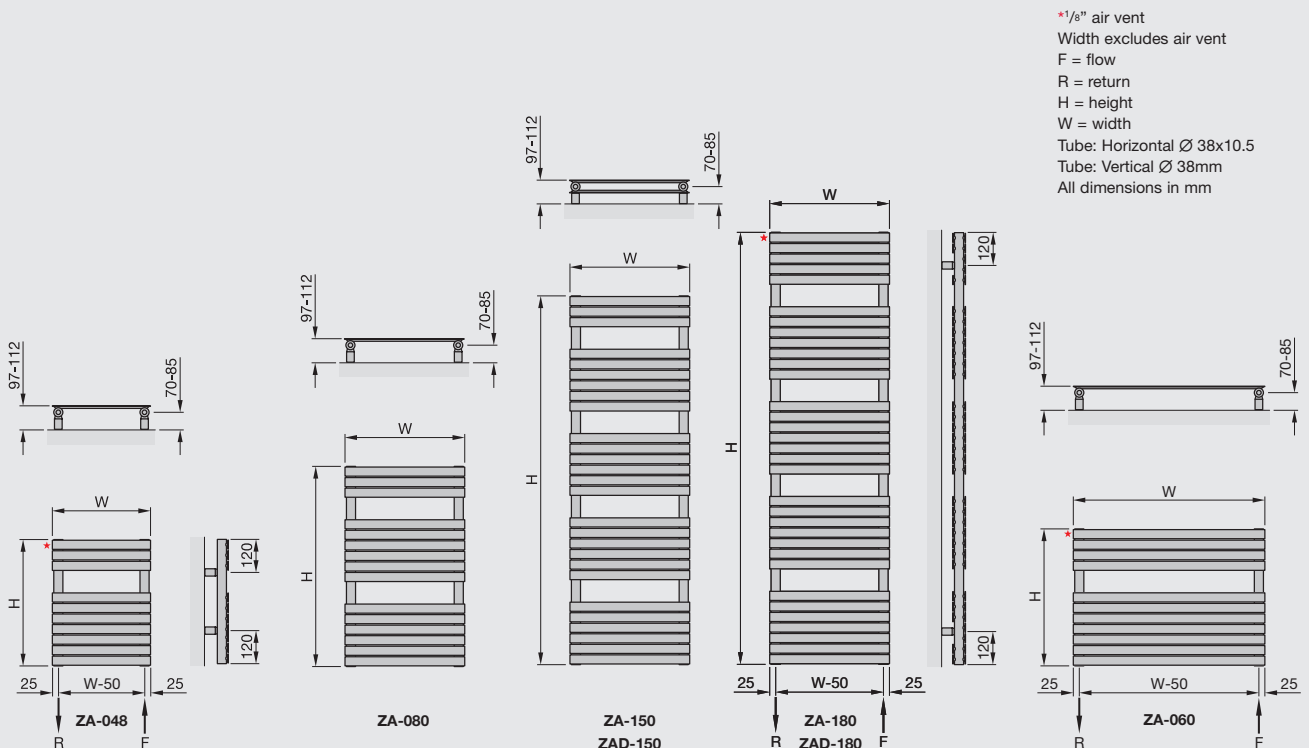

Projection: 97-112mm

**Dual energy:** Self fit - (additional cost to central heating model prices). Not available for ZAD.

**Colour finish:** Standard colours from the Zehnder colour chart including matt white finish: white RAL 9016 + 25%. Colour finish and non-stock products delivery: 18 working days.