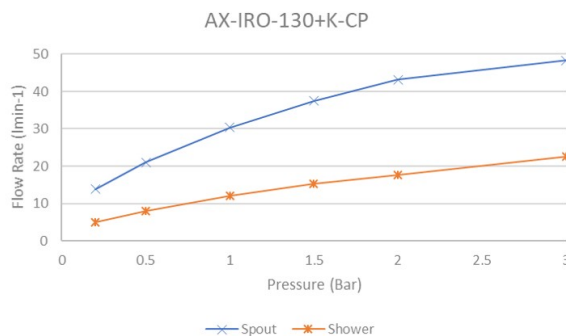

.....

SPECIFICATION SHEET

COLLECTION: IRLO
PRODUCT CODE: AX-IRO-130+K-CP

DESCRIPTION:

2 hole bath shower mixer
deck mounted
with Sirkel single function shower kit
cold ceramic cartridge C-302-RTC
hot ceramic cartridge C-302-LTC
2 x 3/4" male threaded connections
deck mount drill hole diameter
28-30mm
minimum operating pressure 0.2 bar
LP

FINISH:

Chrome

MINIMUM OPERATING PRESSURE:

0.2 bar LP

FLOW RATE AT 3.0 BAR FLOW PRESSURE:

Bath: 48.3 l/m, Shower: 22.5 l/m

CONTACT

SALES: 01934 744466