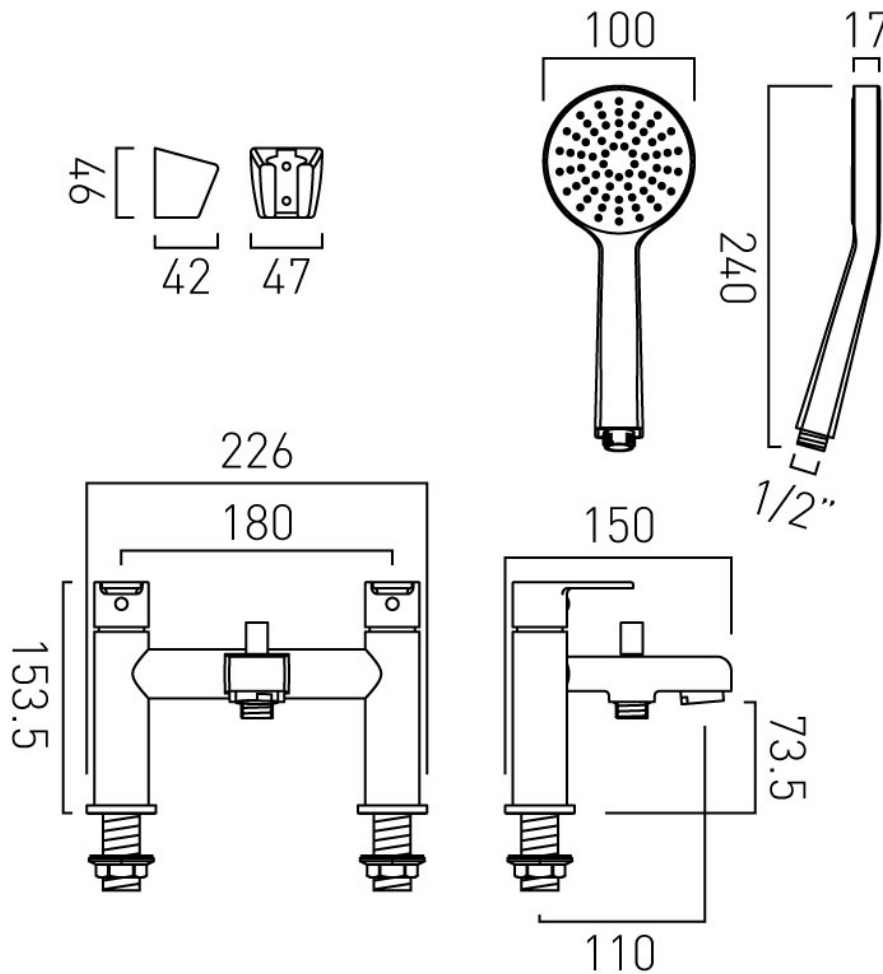

.....

SPECIFICATION SHEET

COLLECTION: IRLO
PRODUCT CODE: AX-IRO-130+K-CP

DESCRIPTION:

2 hole bath shower mixer
deck mounted
with Sirkel single function shower kit
cold ceramic cartridge C-302-RTC
hot ceramic cartridge C-302-LTC
2 x 3/4" male threaded connections
deck mount drill hole diameter
28-30mm
minimum operating pressure 0.2 bar
LP

FINISH:

Chrome

MINIMUM OPERATING PRESSURE:

0.2 bar LP

FLOW RATE AT 3.0 BAR FLOW PRESSURE:

Bath: 48.3 l/m, Shower: 22.5 l/m

CONTACT

SALES: 01934 744466

AFTERSALES: 01934 745163

EMAIL: SALES@VADO.COM

WWW.VADO.COM/AXCES

AXCES
by VADO

.....

TECHNICAL DRAWING

COLLECTION: IRLO

PRODUCT CODE: AX-IRO-130+K-CP