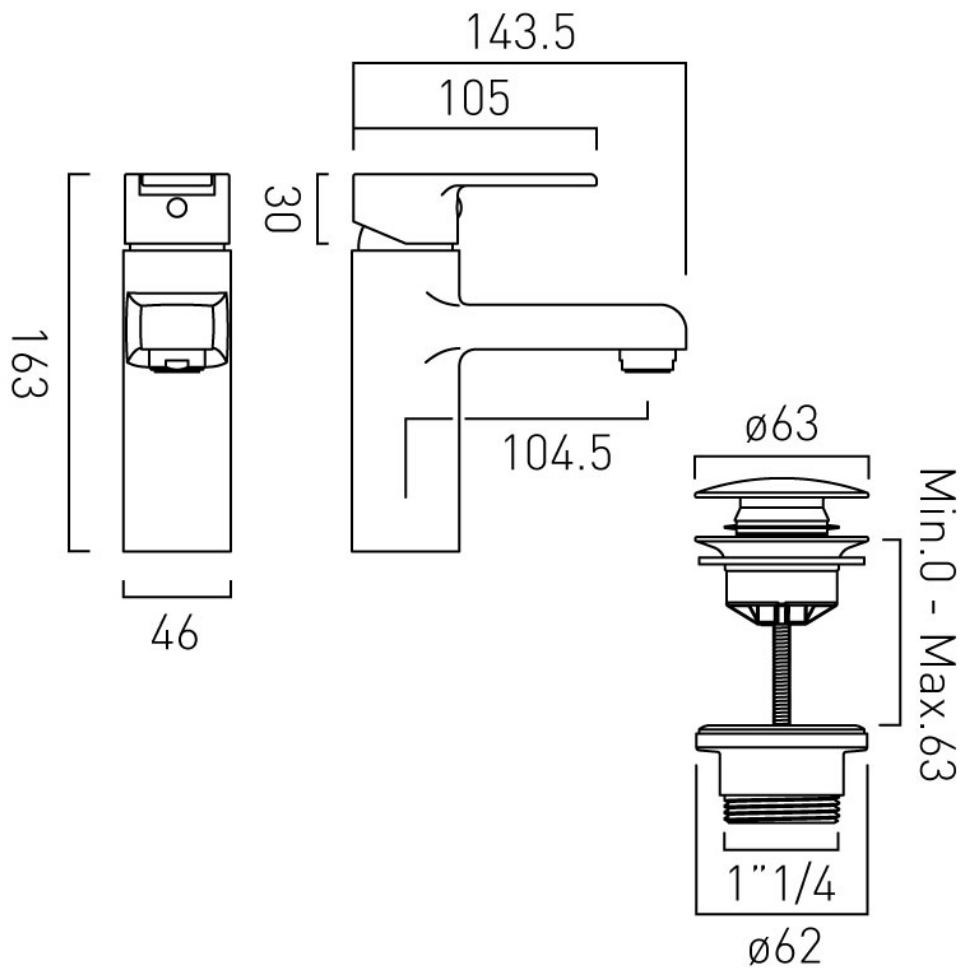

.....

SPECIFICATION SHEET

COLLECTION: IRLO
PRODUCT CODE: AX-IRO-100/CC-CP

DESCRIPTION:

mono basin mixer
single lever
deck mounted
smooth bodied
with push basin waste
with Neoperl dual core aerator
ceramic cartridge W-002-N35
2 x 1/2" nut x 400mm flexipipe
connections
deck mount drill hole diameter 34mm
minimum operating pressure 0.2 bar
LP

AFTERSALES: 01934 745163

EMAIL: SALES@VADO.COM

WWW.VADO.COM/AXCES

AXCES
by VADO

.....

TECHNICAL DRAWING

COLLECTION: IRLO

PRODUCT CODE: AX-IRO-100/CC-CP