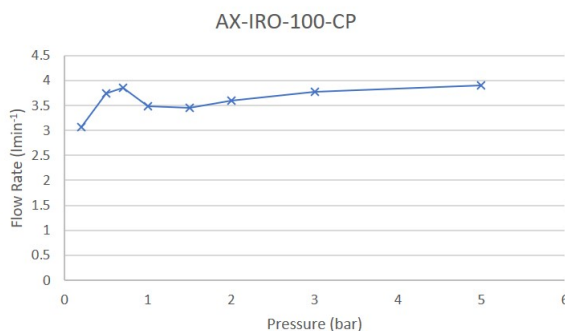

.....

SPECIFICATION SHEET

COLLECTION: IRLO
PRODUCT CODE: AX-IRO-100/CC-CP

DESCRIPTION:

mono basin mixer
single lever
deck mounted
smooth bodied
with push basin waste
with Neoperl dual core aerator
ceramic cartridge W-002-N35
2 x 1/2" nut x 400mm flexipipe
connections
deck mount drill hole diameter 34mm
minimum operating pressure 0.2 bar
LP

FINISH:

Chrome

MINIMUM OPERATING PRESSURE:

0.2 bar LP

FLOW RATE AT 3.0 BAR FLOW PRESSURE:

3.77 l/min

CONTACT

SALES: 01934 744466