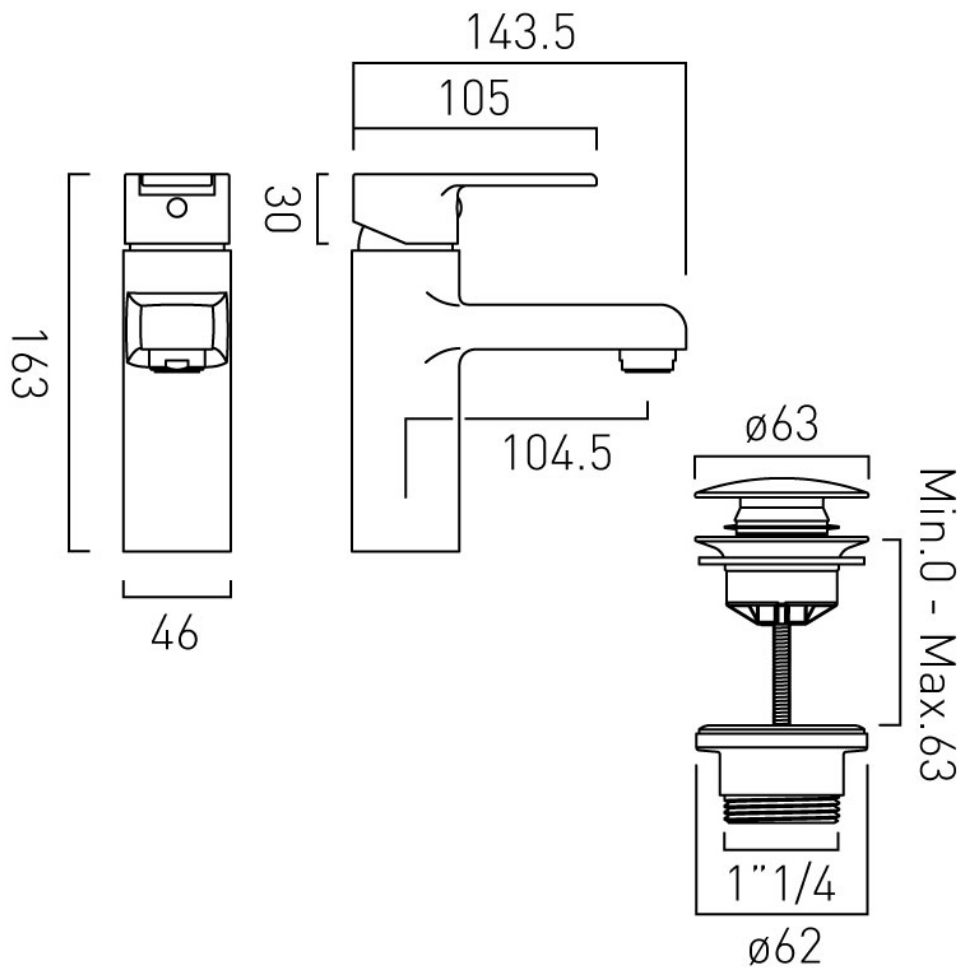

.....

TECHNICAL DRAWING

COLLECTION: IRLO

PRODUCT CODE: AX-IRO-100/CC-CP

CONTACT

SALES: 01934 744466

AFTERSALES: 01934 745163

EMAIL: SALES@VADO.COM