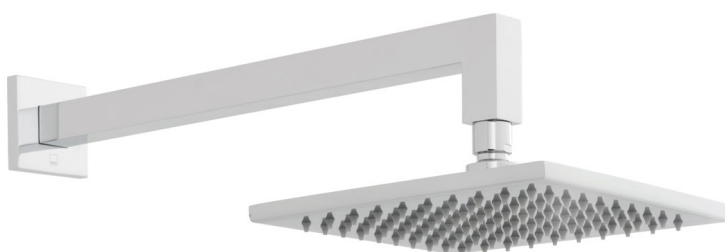

# SPECIFICATION SHEET

**COLLECTION:** ATMOSPHERE

**PRODUCT CODE:** ATM-HEADSQ/B/SA/A-CP

**DESCRIPTION:**

atmosphere square aerated shower head  
wall mounted  
with shower arm  
200mm (8")  
minimum operating pressure 1.0 bar MP

**FINISH:**

Chrome

**FLOW REGULATOR:**

FR-SHOWER/9-C/P

**MINIMUM OPERATING PRESSURE:**

1.0 bar MP

tel: 01934 744466  
email: [sales@vado.com](mailto:sales@vado.com)  
[www.vado.com](http://www.vado.com)

**where inspiration flows**  
taps | showering | accessories