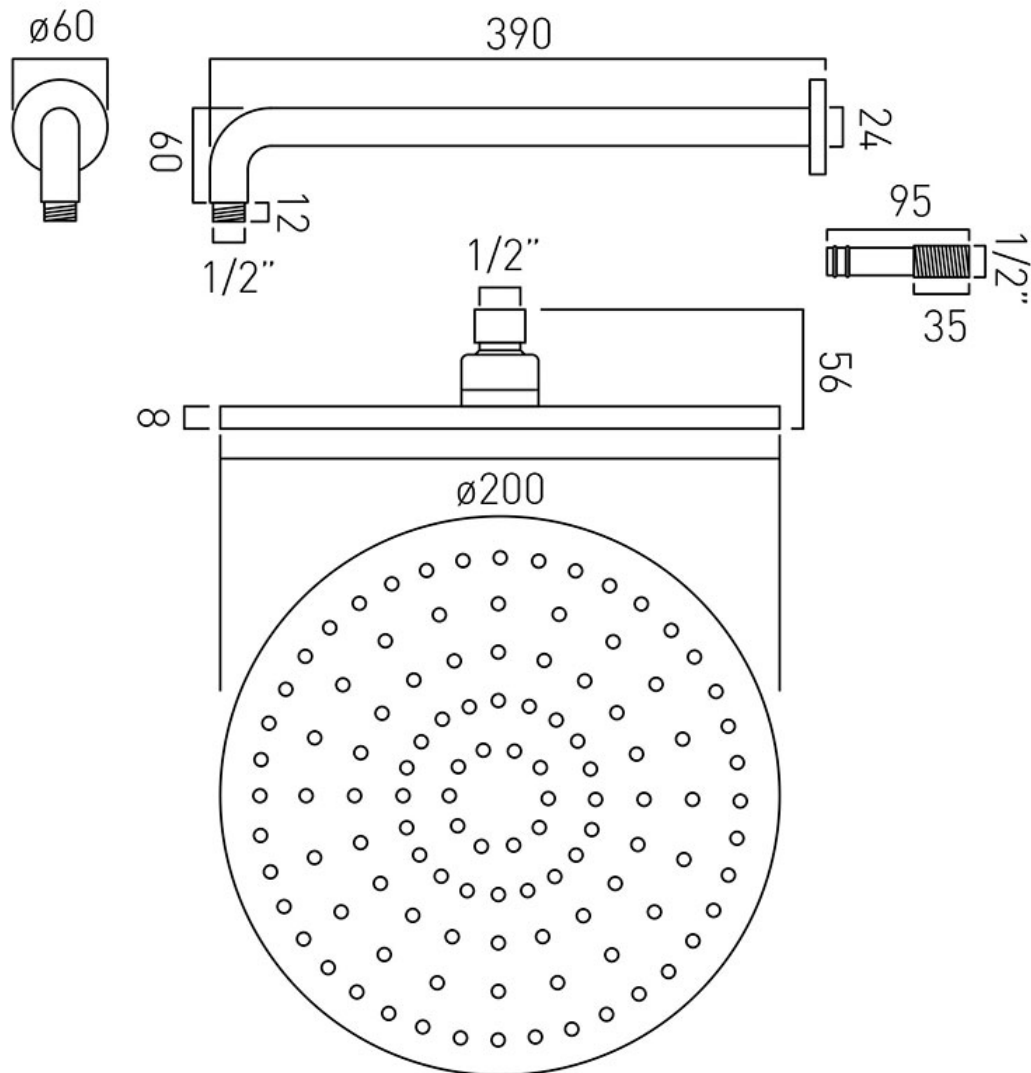

TECHNICAL DRAWING

COLLECTION: ATMOSPHERE

PRODUCT CODE: ATM-HEADRO/B/SA-C/P

tel: 01934 744466
email: sales@vado.com
www.vado.com

where inspiration flows
taps | showering | accessories