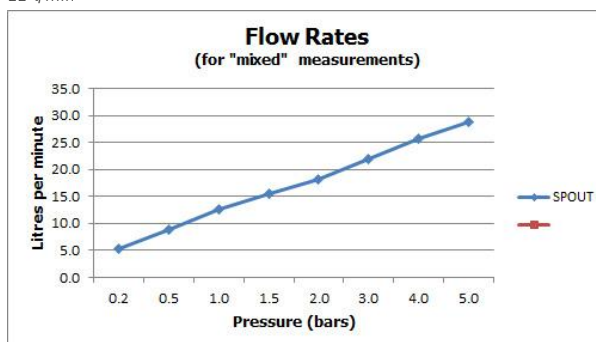

FINISH:

Chrome

FLOW REGULATOR:

FR-106/4-PLA

MINIMUM OPERATING PRESSURE:

0.2 bar LP

FLOW RATE AT 3.0 BAR FLOW PRESSURE:

22 l/min