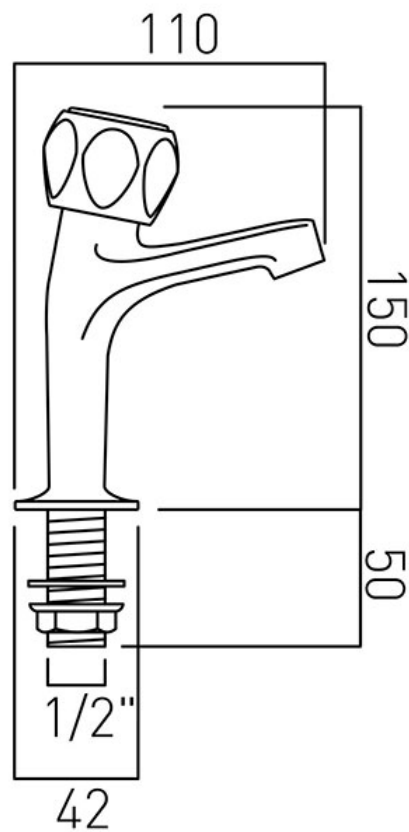

SPECIFICATION SHEET

COLLECTION:

PRODUCT CODE: AST-356-C/P

DESCRIPTION:

high neck sink pillar taps
deck mounted
with water flow straightener
cold ceramic cartridge AST-VALVE/CD/CL-1/2
hot ceramic cartridge AST-VALVE/CD/HT-1/2
1/2" x 50mm threaded connections
deck mount drill hole diameter 22mm
minimum operating pressure 0.2 bar LP

FINISH:

Chrome

FLOW REGULATOR:

FR-106/4-PLA

MINIMUM OPERATING PRESSURE:

0.2 bar LP

FLOW RATE AT 3.0 BAR FLOW PRESSURE:

22 l/min

tel: 01934 744466
email: sales@vado.com
www.vado.com

where inspiration flows
taps | showering | accessories

TECHNICAL DRAWING

COLLECTION:

PRODUCT CODE: AST-356-C/P

tel: 01934 744466
email: sales@vado.com
www.vado.com