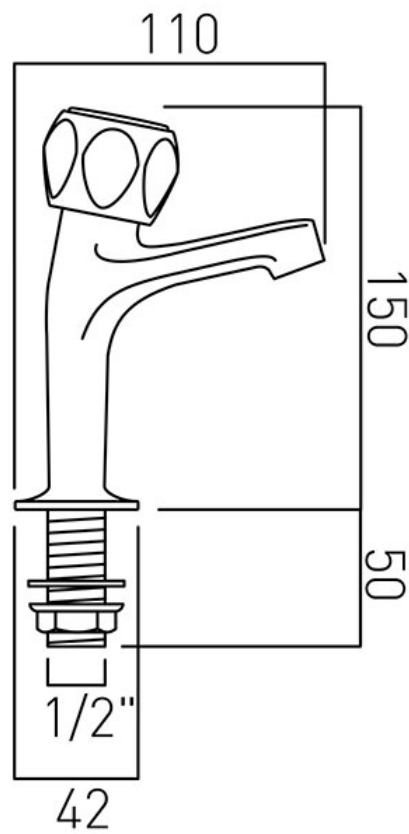

## DESCRIPTION:

high neck sink pillar taps  
deck mounted  
with water flow straightener  
cold ceramic cartridge AST-VALVE/CD/CL-1/2  
hot ceramic cartridge AST-VALVE/CD/HT-1/2  
1/2" x 50mm threaded connections  
deck mount drill hole diameter 22mm  
minimum operating pressure 0.2 bar LP

## FLOW REGULATOR:

FR-106/4-PLA

## MINIMUM OPERATING PRESSURE:

0.2 bar LP

tel: 01934 744466  
email: [sales@vado.com](mailto:sales@vado.com)  
[www.vado.com](http://www.vado.com)

**where inspiration flows**  
taps | showering | accessories

# TECHNICAL DRAWING

**COLLECTION:**

**PRODUCT CODE:** AST-156/CD-C/P

tel: 01934 744466  
email: [sales@vado.com](mailto:sales@vado.com)  
[www.vado.com](http://www.vado.com)

**where inspiration flows**  
taps | showering | accessories