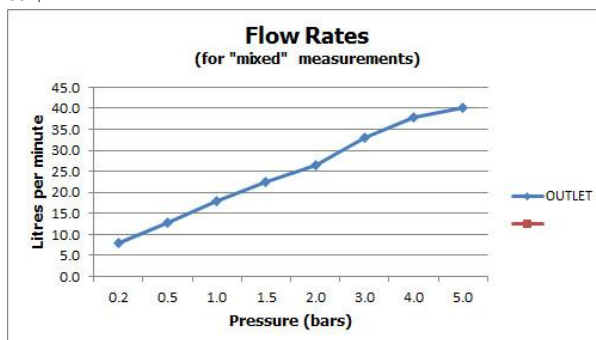

SPECIFICATION SHEET

COLLECTION: AQUABLADE

PRODUCT CODE: AQB-SQ/50-C/P

DESCRIPTION:

aquablade single function slimline easy clean square shower head
1/2" female inlet
minimum operating pressure 1.0 bar MP

FINISH:

Chrome

FLOW REGULATOR:

FR-SHOWER/9-C/P

MINIMUM OPERATING PRESSURE:

1.0 bar MP

FLOW RATE AT 3.0 BAR FLOW PRESSURE:

33 l/min

tel: 01934 744466
email: sales@vado.com
www.vado.com