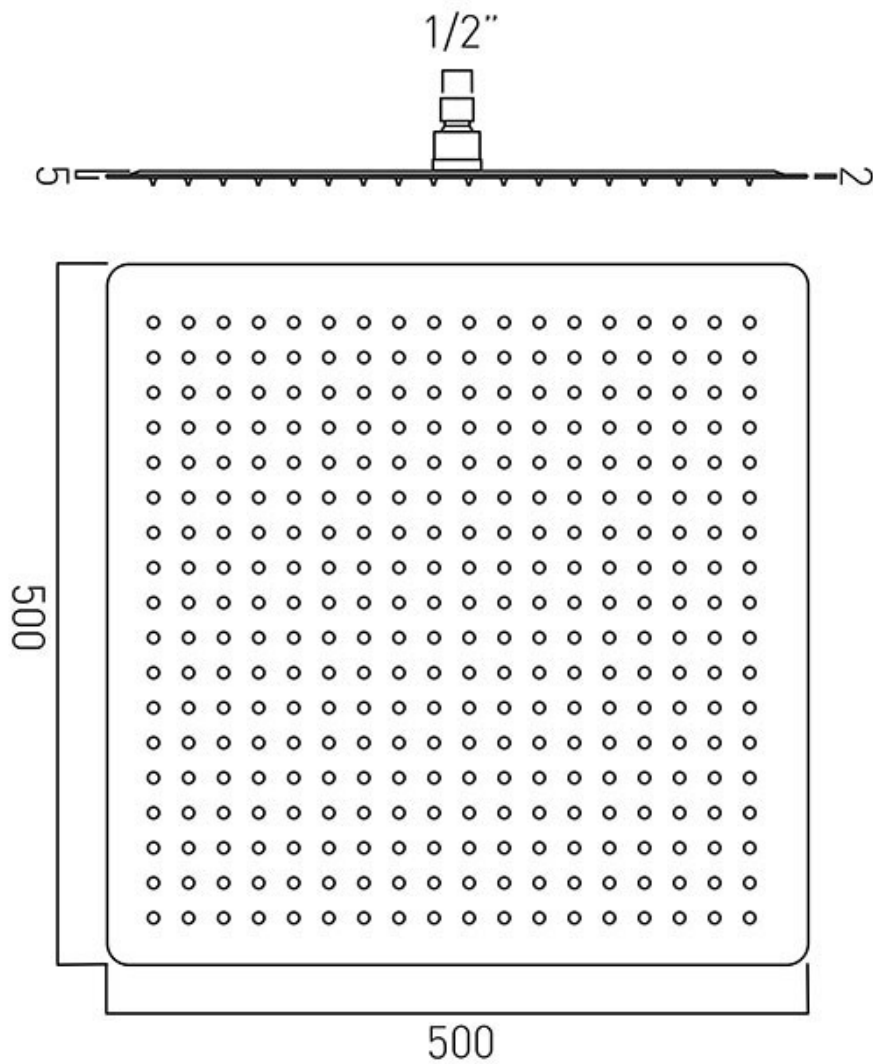

TECHNICAL DRAWING

COLLECTION: AQUABLADE

PRODUCT CODE: AQB-SQ/50-C/P

tel: 01934 744466
email: sales@vado.com
www.vado.com

where inspiration flows
taps | showering | accessories