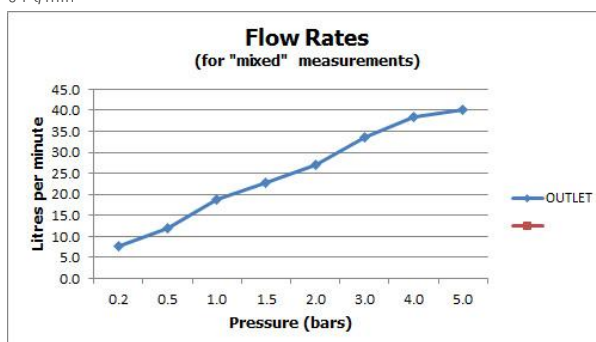

SPECIFICATION SHEET

COLLECTION: AQUABLADE

PRODUCT CODE: AQB-SQ/40-C/P

DESCRIPTION:

aquablade single function slimline easy clean square shower head
1/2" female inlet
minimum operating pressure 1.0 bar MP

FINISH:

Chrome

FLOW REGULATOR:

FR-SHOWER/9-C/P

MINIMUM OPERATING PRESSURE:

1.0 bar MP

FLOW RATE AT 3.0 BAR FLOW PRESSURE:

34 l/min

tel: 01934 744466
email: sales@vado.com
www.vado.com