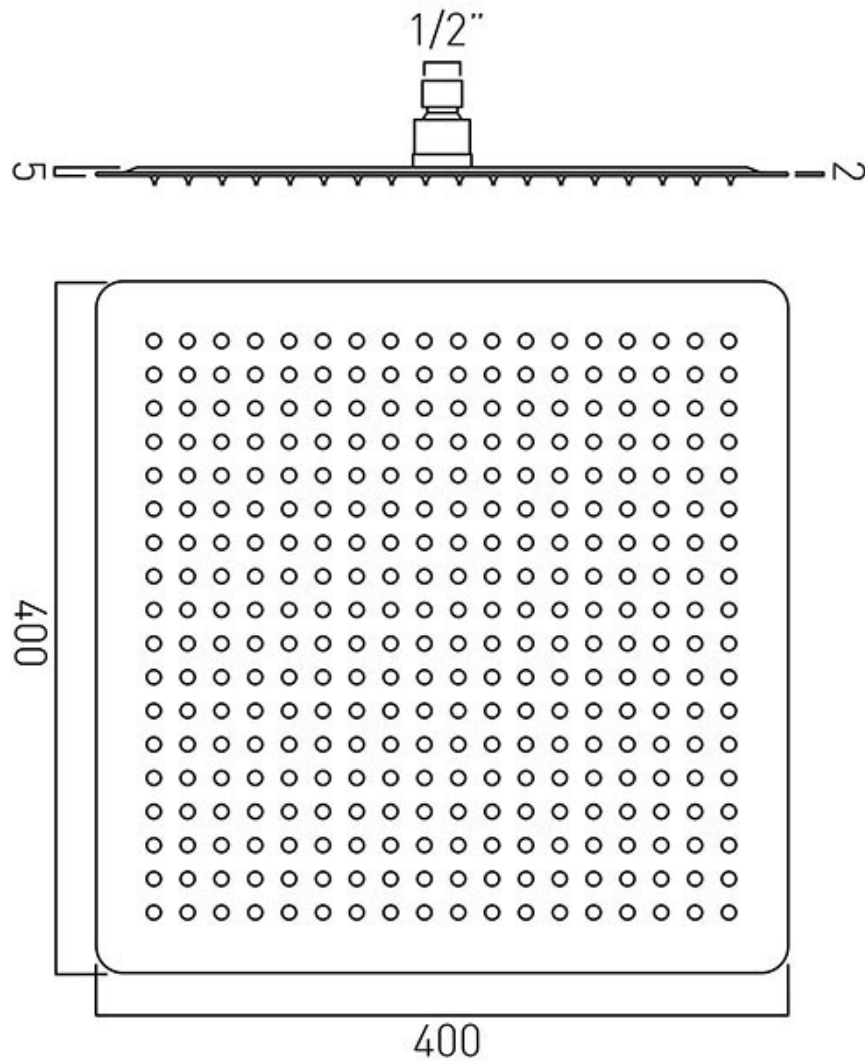

TECHNICAL DRAWING

COLLECTION: AQUABLADE

PRODUCT CODE: AQB-SQ/40-C/P

tel: 01934 744466
email: sales@vado.com
www.vado.com

where inspiration flows
taps | showering | accessories