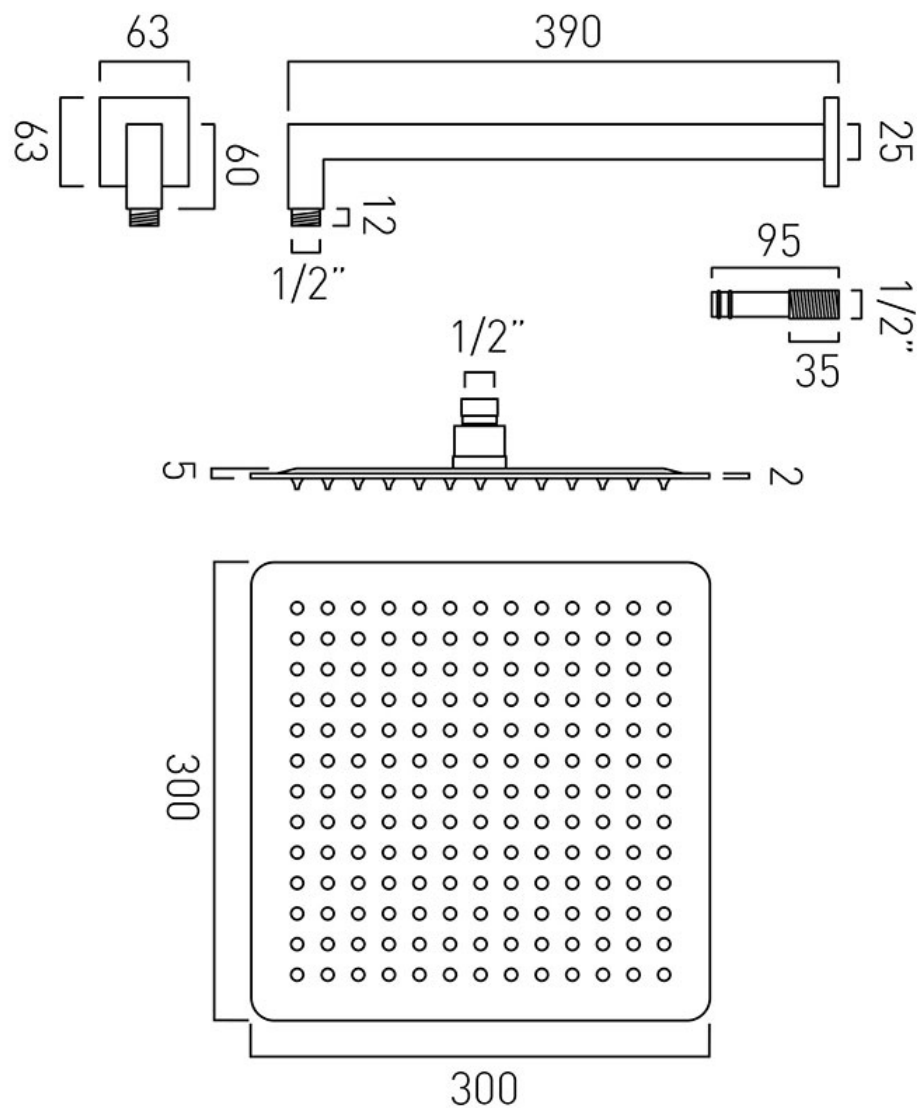

SPECIFICATION SHEET

COLLECTION: AQUABLADE

PRODUCT CODE: AQB-SQ/30/SA/A-C/P

DESCRIPTION:

aquablade slimline easy clean
square shower head with shower arm
wall mounted
300mm (12") square
minimum operating pressure 0.2 bar LP

FINISH:

Chrome

FLOW REGULATOR:

FR-SHOWER/9-C/P

MINIMUM OPERATING PRESSURE:

1.0 bar MP

tel: 01934 744466
email: sales@vado.com
www.vado.com

where inspiration flows
taps | showering | accessories

TECHNICAL DRAWING

COLLECTION: AQUABLADE

PRODUCT CODE: AQB-SQ/30/SA/A-C/P

tel: 01934 744466
email: sales@vado.com
www.vado.com

where inspiration flows
taps | showering | accessories