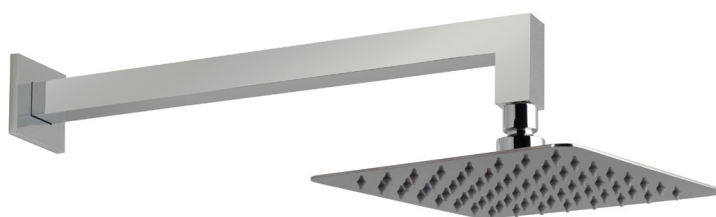

SPECIFICATION SHEET

COLLECTION: AQUABLADE

PRODUCT CODE: AQB-SQ/30/SA/A-C/P

DESCRIPTION:

aquablade slimline easy clean
square shower head with shower arm
wall mounted
300mm (12") square
minimum operating pressure 0.2 bar LP

FINISH:

Chrome

FLOW REGULATOR:

FR-SHOWER/9-C/P

MINIMUM OPERATING PRESSURE:

1.0 bar MP

tel: 01934 744466
email: sales@vado.com
www.vado.com

where inspiration flows
taps | showering | accessories