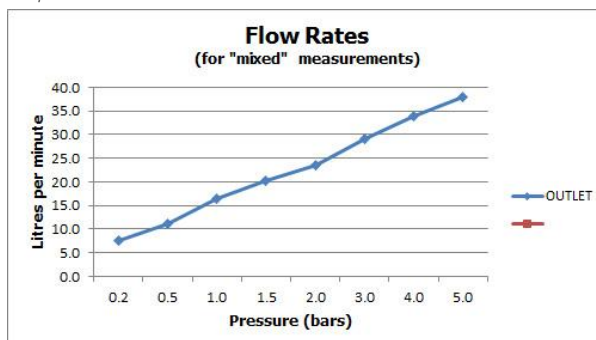

SPECIFICATION SHEET

COLLECTION: AQUABLADE

PRODUCT CODE: AQB-SQ/30-C/P

DESCRIPTION:

aquablade single function slimline easy clean square shower head
1/2" female inlet
minimum operating pressure 0.2 bar LP

FINISH:

Chrome

FLOW REGULATOR:

FR-SHOWER/9-C/P

MINIMUM OPERATING PRESSURE:

1.0 bar MP

FLOW RATE AT 3.0 BAR FLOW PRESSURE:

29 l/min

tel: 01934 744466
email: sales@vado.com
www.vado.com