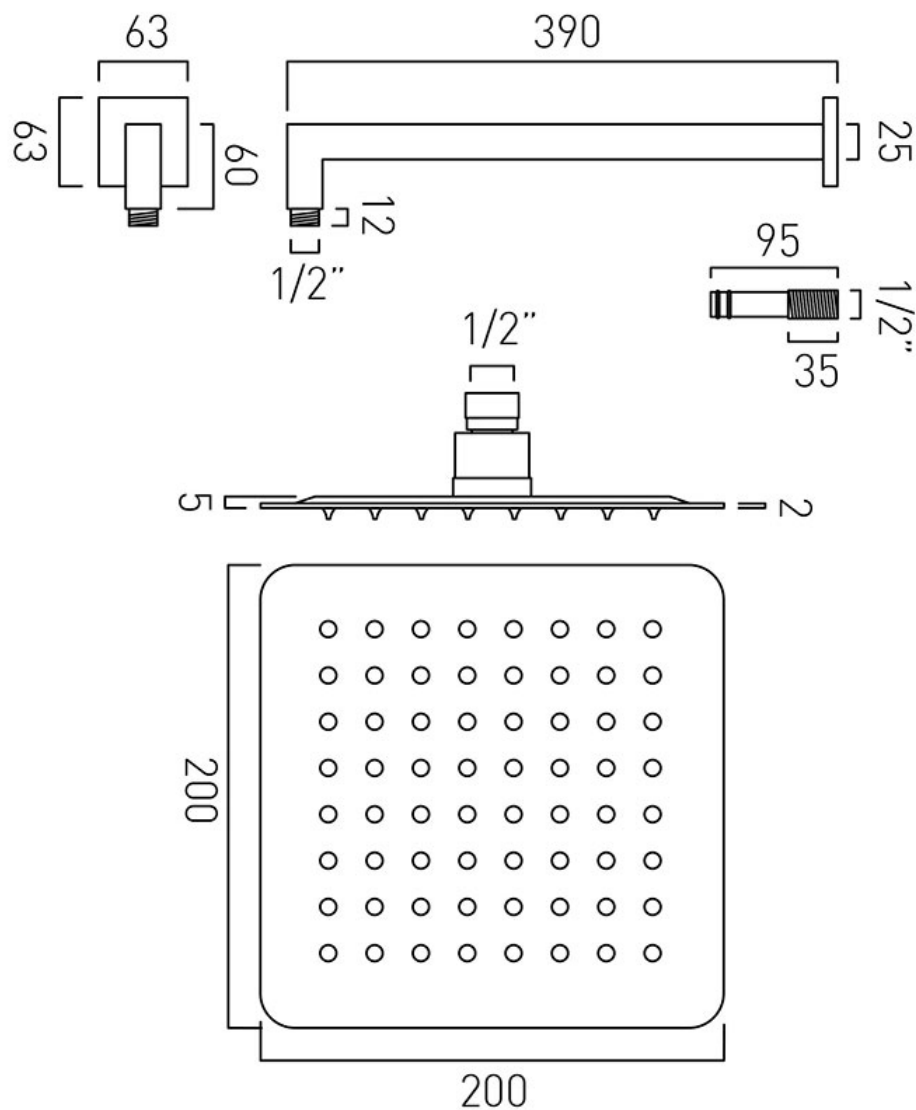

# SPECIFICATION SHEET

**COLLECTION:** AQUABLADE

**PRODUCT CODE:** AQB-SQ/20/SA/A-C/P

**DESCRIPTION:**

aquablade slimline easy clean  
square shower head with shower arm  
wall mounted  
200mm (8") square  
minimum operating pressure 0.2 bar LP

**FINISH:**

Chrome

**FLOW REGULATOR:**

FR-SHOWER/9-C/P

**MINIMUM OPERATING PRESSURE:**

0.2 bar LP

tel: 01934 744466  
email: sales@vado.com  
www.vado.com

**where inspiration flows**  
taps | showering | accessories

# TECHNICAL DRAWING

**COLLECTION:** AQUABLADE

**PRODUCT CODE:** AQB-SQ/20/SA/A-C/P

tel: 01934 744466  
email: sales@vado.com  
www.vado.com

**where inspiration flows**  
taps | showering | accessories