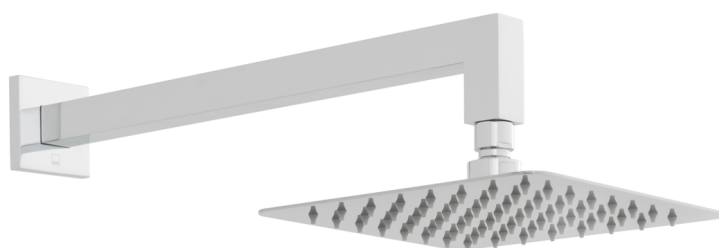

# SPECIFICATION SHEET

**COLLECTION:** AQUABLADE

**PRODUCT CODE:** AQB-SQ/20/SA/A-C/P

**DESCRIPTION:**

aquablade slimline easy clean  
square shower head with shower arm  
wall mounted  
200mm (8") square  
minimum operating pressure 0.2 bar LP

**FINISH:**

Chrome

**FLOW REGULATOR:**

FR-SHOWER/9-C/P

**MINIMUM OPERATING PRESSURE:**

0.2 bar LP

tel: 01934 744466  
email: sales@vado.com  
www.vado.com

**where inspiration flows**  
taps | showering | accessories