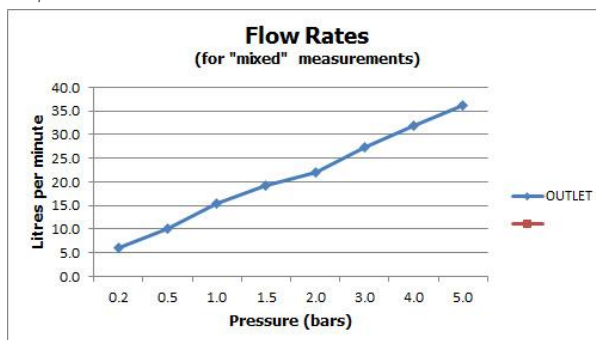

# SPECIFICATION SHEET

**COLLECTION:** AQUABLADE

**PRODUCT CODE:** AQB-SQ/20-C/P

**DESCRIPTION:**

aquablade single function slimline easy clean  
square shower head  
1/2" female inlet  
minimum operating pressure 0.2 bar LP

**FINISH:**

Chrome

**FLOW REGULATOR:**

FR-SHOWER/9-C/P

**MINIMUM OPERATING PRESSURE:**

0.2 bar LP

**FLOW RATE AT 3.0 BAR FLOW PRESSURE:**

27 l/min