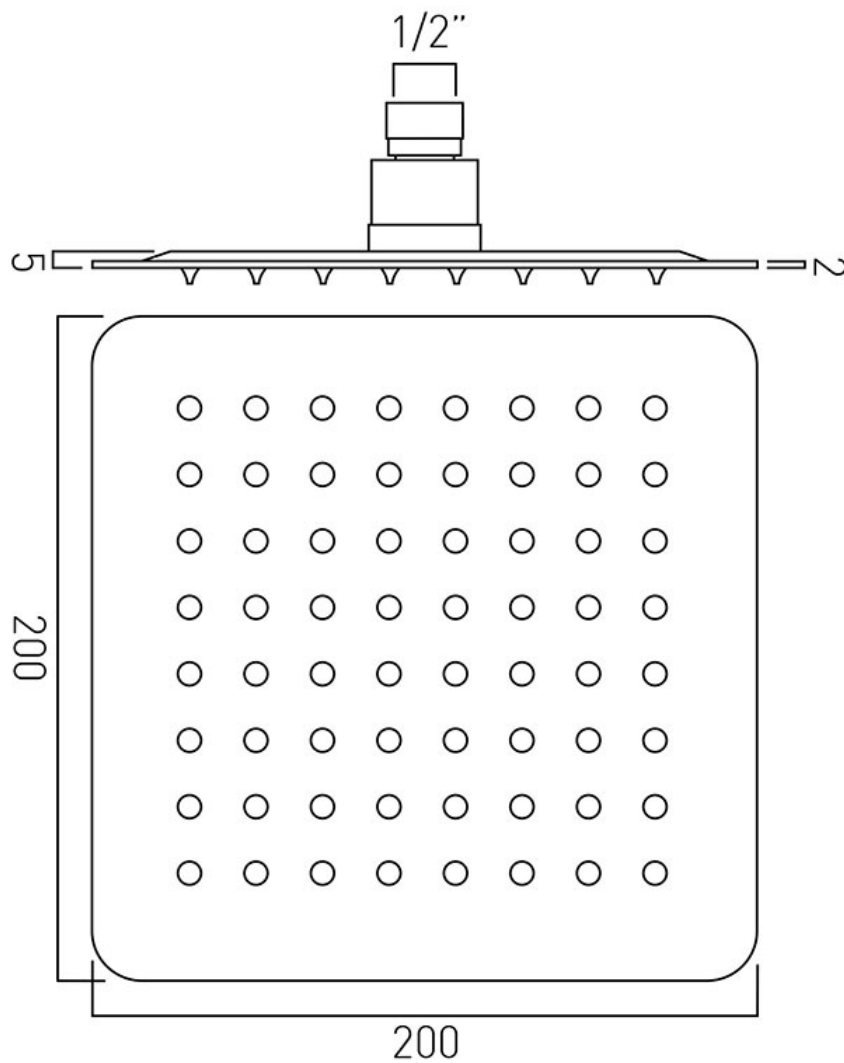

TECHNICAL DRAWING

COLLECTION: AQUABLADE

PRODUCT CODE: AQB-SQ/20-C/P

tel: 01934 744466
email: sales@vado.com
www.vado.com

where inspiration flows
taps | showering | accessories