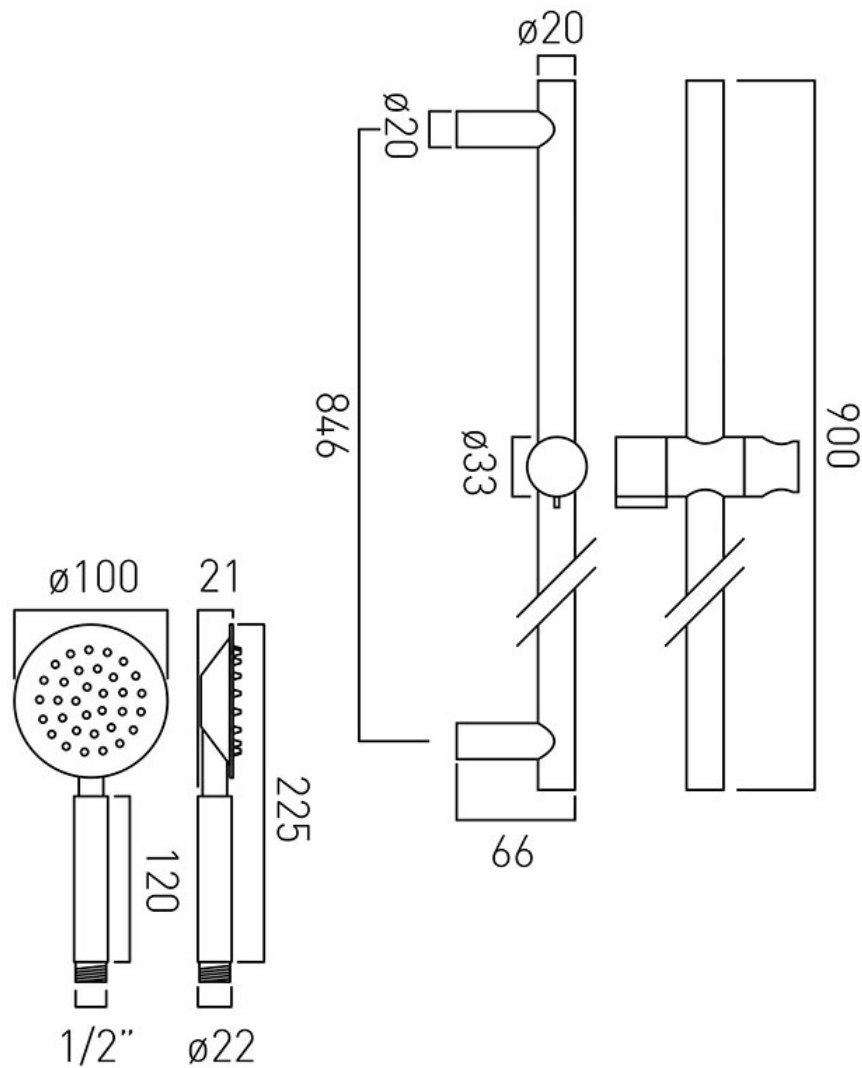

# SPECIFICATION SHEET

**COLLECTION:** AQUABLADE

**PRODUCT CODE:** AQB-SFSRK/RO-C/P

**DESCRIPTION:**

aquablade round single-function slide rail shower kit with

- single function metal handset
- rub-clean
- cool touch handle
- 900mm slide rail
- 150cm shower hose
- wall mounted

available late 2015

minimum operating pressure 0.2 bar LP

**FINISH:**

Chrome

**FLOW REGULATOR:**

9l/m flow regulator fitted as standard

**MINIMUM OPERATING PRESSURE:**

0.2 bar LP

# TECHNICAL DRAWING

**COLLECTION:** AQUABLADE

**PRODUCT CODE:** AQB-SFSRK/RO-C/P

tel: 01934 744466  
email: sales@vado.com  
www.vado.com

**where inspiration flows**  
taps | showering | accessories