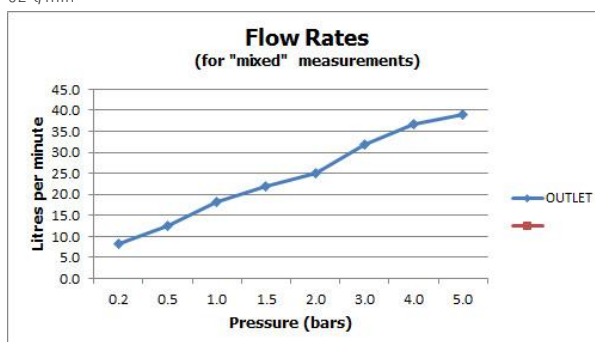

SPECIFICATION SHEET

COLLECTION: AQUABLADE

PRODUCT CODE: AQB-RO/50-C/P

DESCRIPTION:

aquablade single function slimline easy clean round shower head
1/2" female inlet
minimum operating pressure 1.0 bar MP

FINISH:

Chrome

FLOW REGULATOR:

FR-SHOWER/9-C/P

MINIMUM OPERATING PRESSURE:

1.0 bar MP

FLOW RATE AT 3.0 BAR FLOW PRESSURE:

32 l/min

tel: 01934 744466
email: sales@vado.com
www.vado.com