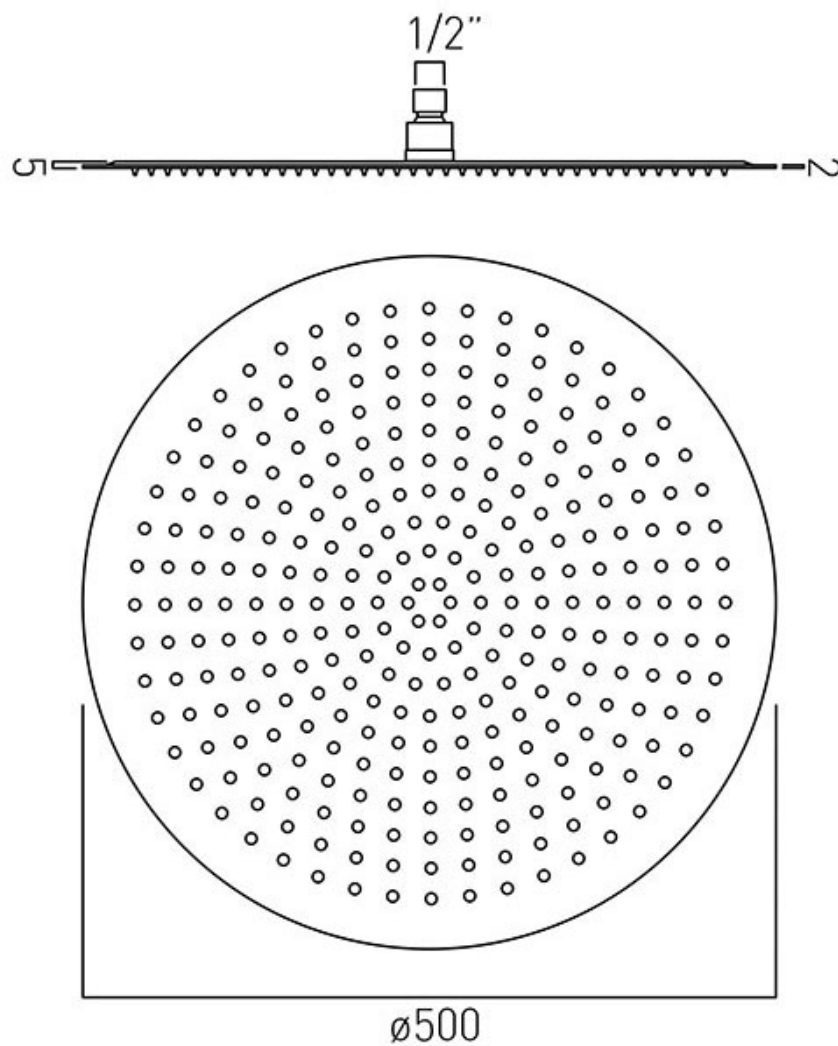

TECHNICAL DRAWING

COLLECTION: AQUABLADE

PRODUCT CODE: AQB-RO/50-C/P

tel: 01934 744466
email: sales@vado.com
www.vado.com

where inspiration flows
taps | showering | accessories