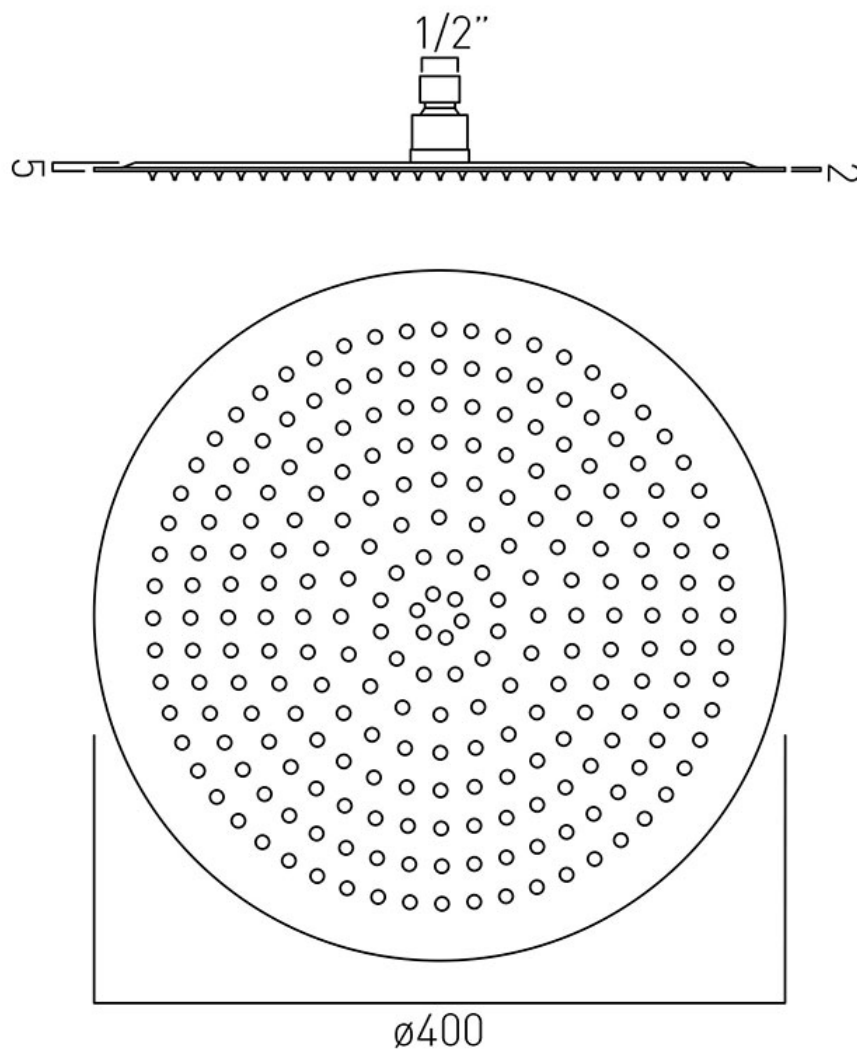

TECHNICAL DRAWING

COLLECTION: AQUABLADE

PRODUCT CODE: AQB-RO/40-C/P

tel: 01934 744466
email: sales@vado.com
www.vado.com

where inspiration flows
taps | showering | accessories