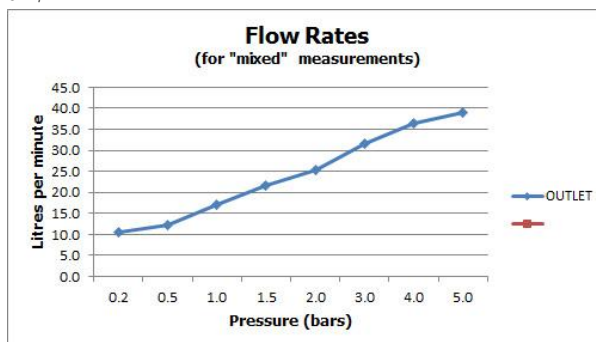

# SPECIFICATION SHEET

**COLLECTION:** AQUABLADE

**PRODUCT CODE:** AQB-RO/40-C/P

**DESCRIPTION:**

aquablade single function slimline easy clean round shower head  
1/2" female inlet  
minimum operating pressure 1.0 bar MP

**FINISH:**

Chrome

**FLOW REGULATOR:**

FR-SHOWER/9-C/P

**MINIMUM OPERATING PRESSURE:**

1.0 bar MP

**FLOW RATE AT 3.0 BAR FLOW PRESSURE:**

32 l/min