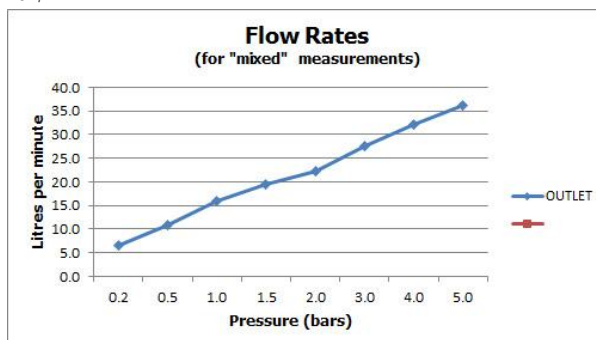

# SPECIFICATION SHEET

**COLLECTION:** AQUABLADE

**PRODUCT CODE:** AQB-RO/30-C/P

**DESCRIPTION:**

aquablade single function slimline easy clean round shower head  
1/2" female inlet  
minimum operating pressure 0.2 bar LP

**FINISH:**

Chrome

**FLOW REGULATOR:**

FR-SHOWER/9-C/P

**MINIMUM OPERATING PRESSURE:**

1.0 bar MP

**FLOW RATE AT 3.0 BAR FLOW PRESSURE:**

28 l/min