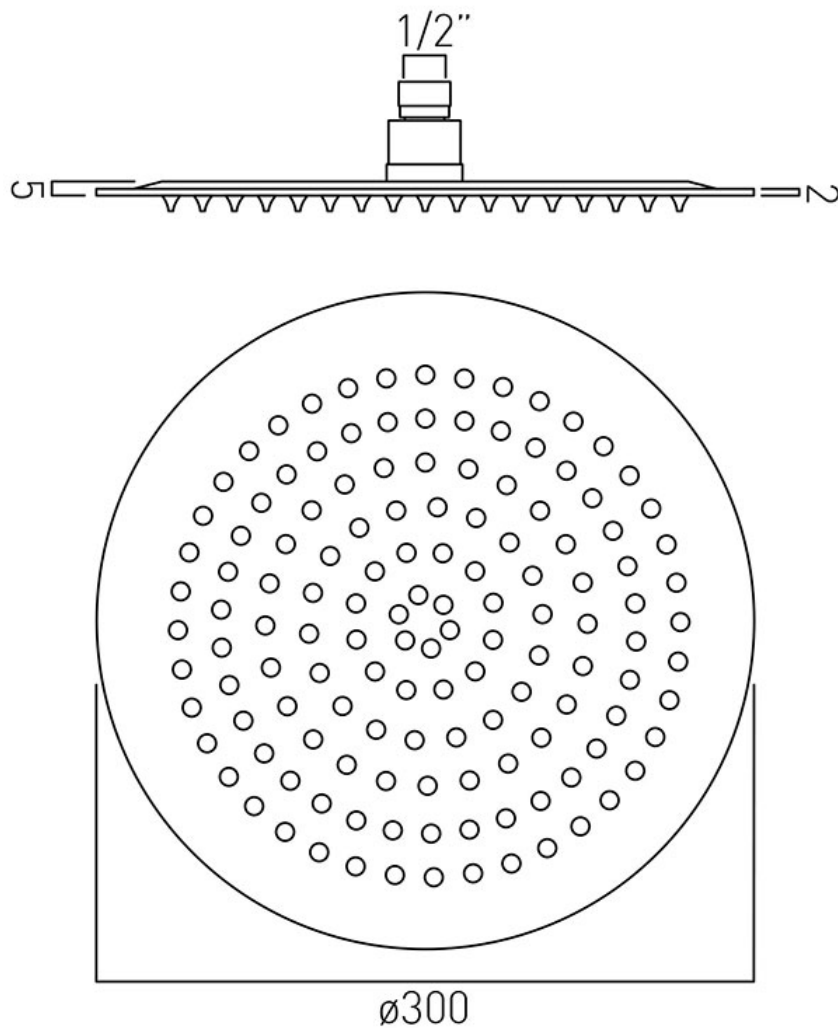

# SPECIFICATION SHEET

**COLLECTION:** AQUABLADE

**PRODUCT CODE:** AQB-RO/30-C/P

**DESCRIPTION:**

aquablade single function slimline easy clean round shower head  
1/2" female inlet  
minimum operating pressure 0.2 bar LP

**FINISH:**

Chrome

**FLOW REGULATOR:**

FR-SHOWER/9-C/P

**MINIMUM OPERATING PRESSURE:**

1.0 bar MP

**FLOW RATE AT 3.0 BAR FLOW PRESSURE:**

28 l/min

# TECHNICAL DRAWING

**COLLECTION:** AQUABLADE

**PRODUCT CODE:** AQB-R0/30-C/P

tel: 01934 744466  
email: [sales@vado.com](mailto:sales@vado.com)  
[www.vado.com](http://www.vado.com)

**where inspiration flows**  
taps | showering | accessories