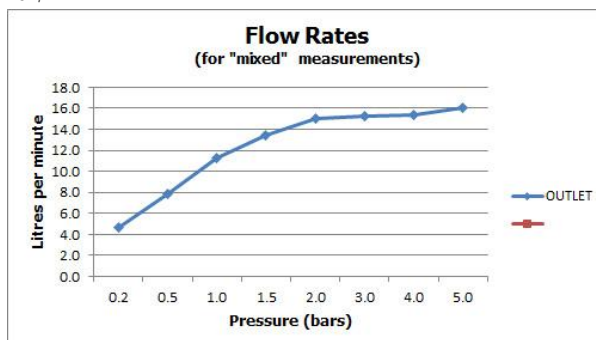

SPECIFICATION SHEET

COLLECTION: AQUABLADE

PRODUCT CODE: AQB-RO/15/SA-C/P

DESCRIPTION:

aquablade slimline easy clean round shower head with shower arm
wall mounted
150mm (6")
minimum operating pressure 0.2 bar LP

FINISH:

Chrome

FLOW REGULATOR:

FR-SHOWER/9-C/P

MINIMUM OPERATING PRESSURE:

0.2 bar LP

FLOW RATE AT 3.0 BAR FLOW PRESSURE:

15 l/min