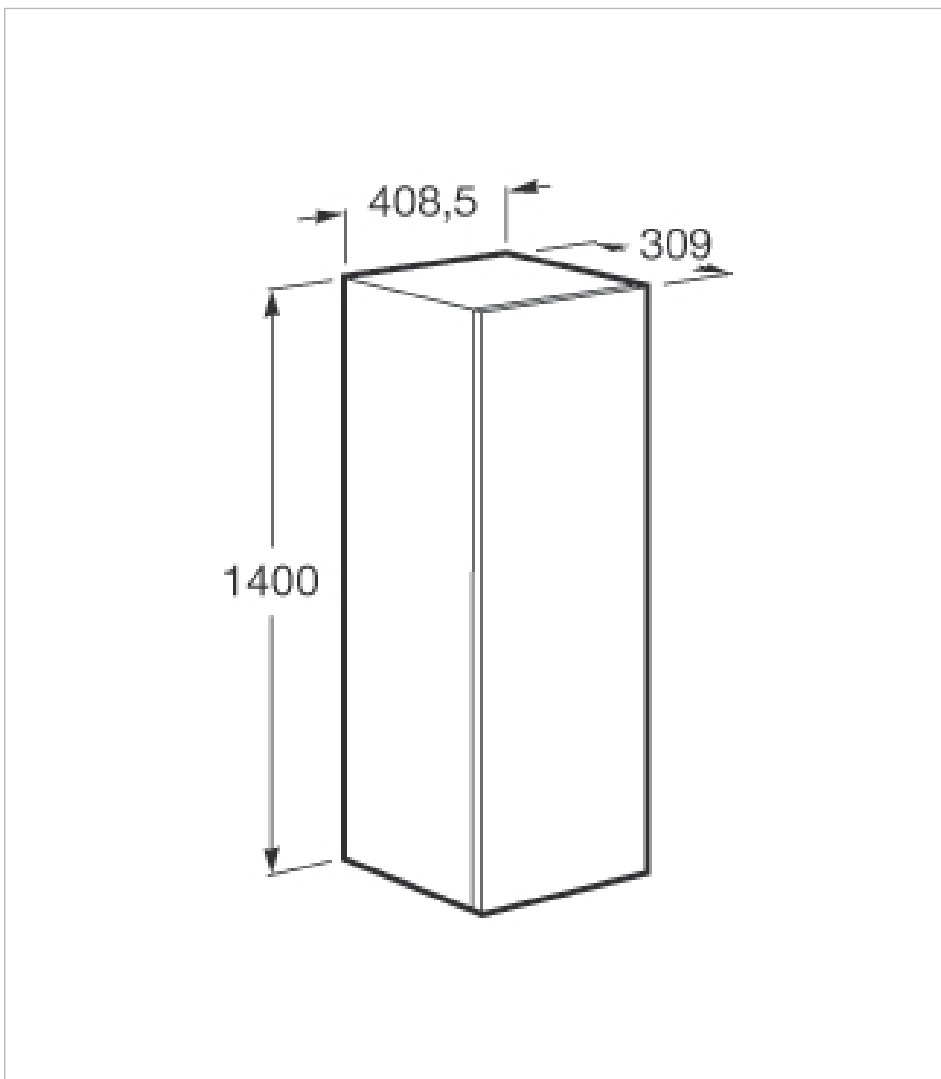

Material: Chipboard, Melamine

Reversible

Colours and finishes

How to obtain the reference number

Replace the “..” with the desired finish code from the list below

 396 Textured Yosemite

 806 Gloss white

Dimensions

Length: 409 mm.

Width: 309 mm.

Height: 1400 mm.

Technical drawings

Technology and innovation join in the Stratum base unit. Connectivity is a key factor of the new creation by Roca in bathroom furniture design, a commitment to comfort that includes Bluetooth® speakers, auxiliary socket and internal lighting. Unprecedented features with the aim of keeping us company and making our daily routine more pleasant.