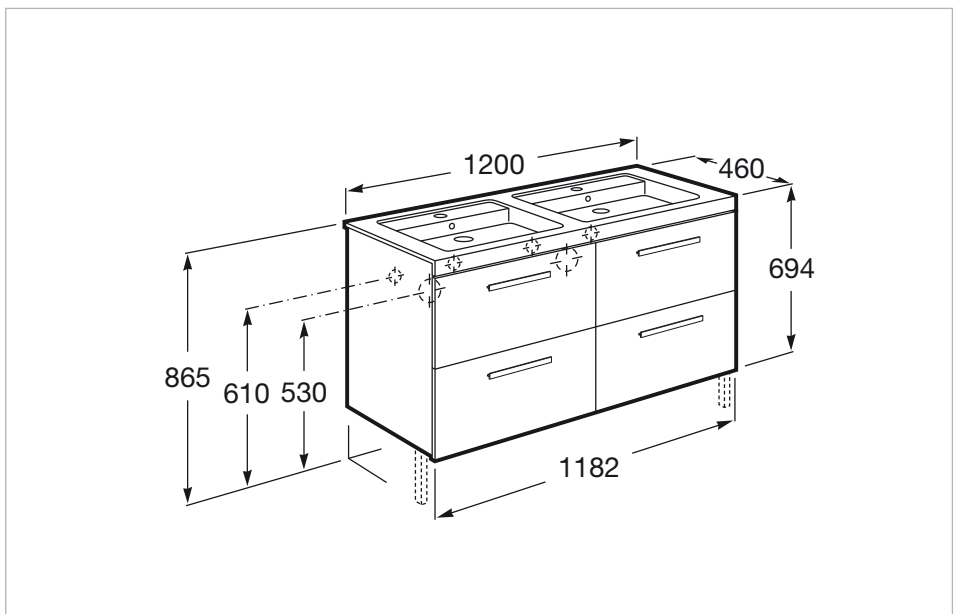

Technical drawings