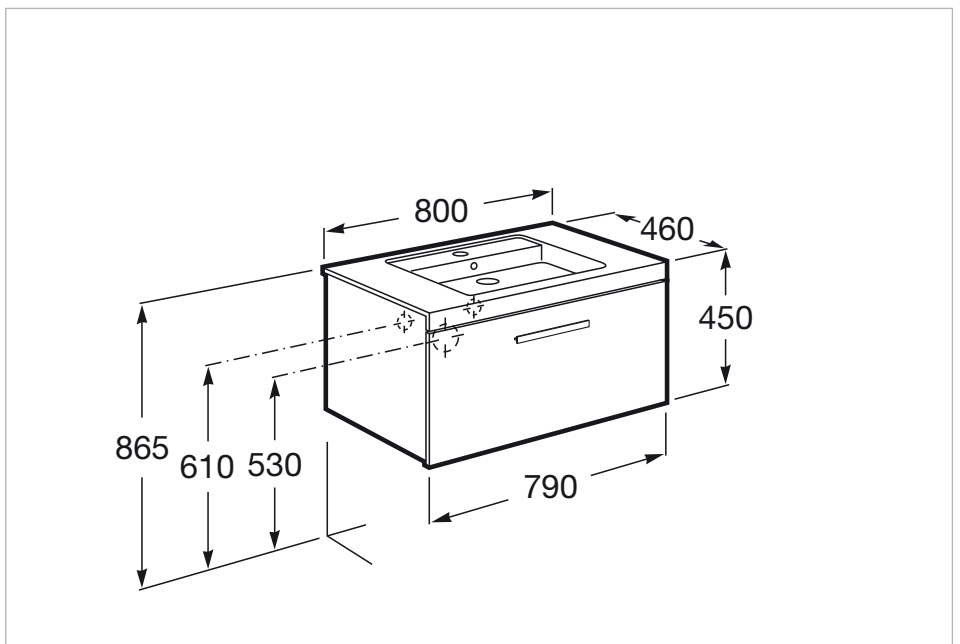

### Dimensions

Length: 800 mm.

Width: 460 mm.

Height: 450 mm.

### Optional

816760001 Lateral towel rail for base unit

816761001 Set of 2 furniture hooks

816819409 Organizing box

816820409 Organizing box

### Technical drawings

### Dimensions

Length: 800 mm.  
 Width: 450 mm.  
 Height: 130 mm.