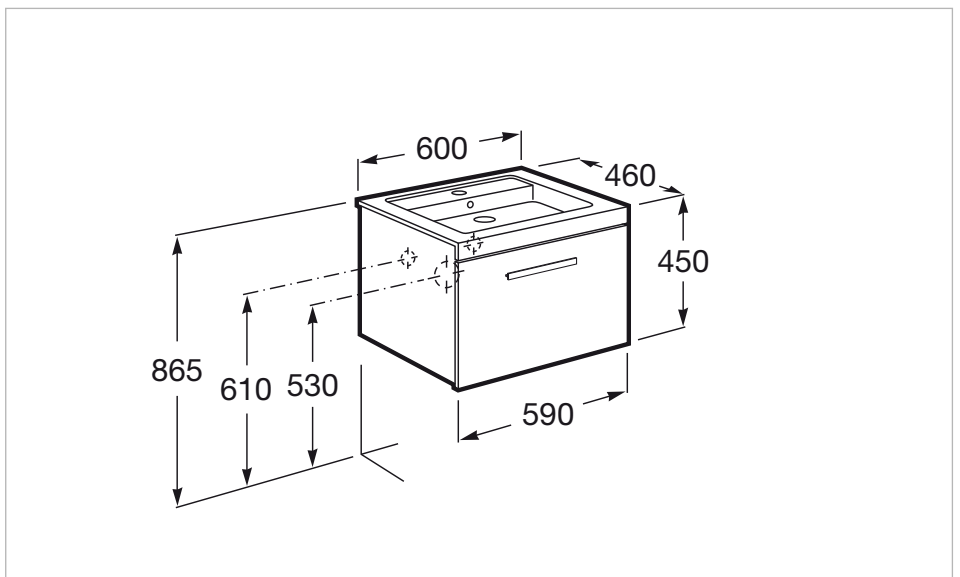

Base unit / Closing and opening system: Soft close drawers
 Base unit / Doors and drawers combination: 1 drawer
 Base unit / Internal dividers
 Base unit / Internal drawers: 1
 Base unit / Structure: Drawers
 Basin / Taphole configuration: 1 prepunched, 1 taphole, 1 prepunched
 Installation type: Wall-hung
 Material / Base unit: Chipboard, MDF, Melamine
 Material / Basin: Vitreous china
 Space-saving waste included
 Tap installation: On the basin

Dimensions

Length: 600 mm.
 Width: 460 mm.
 Height: 450 mm.

Includes

327546..0 Wall-hung or vanity vitreous china basin

Optional

- 816760001 Lateral towel rail for base unit
- 816761001 Set of 2 furniture hooks
- 816819409 Organizing box
- 816820409 Organizing box

Technical drawings

Wall-hung or vanity vitreous china basin

Bowl position: Central
 Fixing kit: Included
 Installation type: Vanity, Wall-hung
 Material: Vitreous china
 Shape: Square
 Taphole configuration: 1 pre-punched, 1 taphole, 1 pre-punched

Colours and finishes

How to obtain the reference number
 Replace the “..” with the desired finish code from the list below

Dimensions

Length: 600 mm.
 Width: 450 mm.
 Height: 130 mm.

Optional

- 816758001 Lateral right hand towel rail for basin
- 816759001 Lateral left hand towel rail for basin