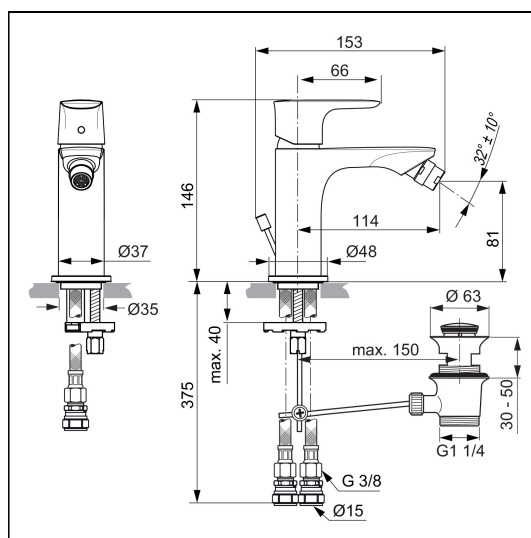

Concept Air Slim Bidet Mixer PUW

ILLUSTRATED

A7050 Concept Air slim bidet mixer with popup waste, single lever

ILLUSTRATED PRODUCT DETAILS

Weights

A7050 1.45 KG

Finishes

A7050  Chrome (AA)

Materials

A7050 Chrome Plated Brass

Flow rates

A7050 5 Litres per minute @ 3 bar pressure

Designer

Quadro

Special Notes

Suitable for balanced supplies. Inlets with flexible hoses and connections for 15mm copper tails. Consideration should be given to safe hot water delivery and the use of an appropriate temperature reduction device. Fitted with a 5 lpm outlet flow regulator.