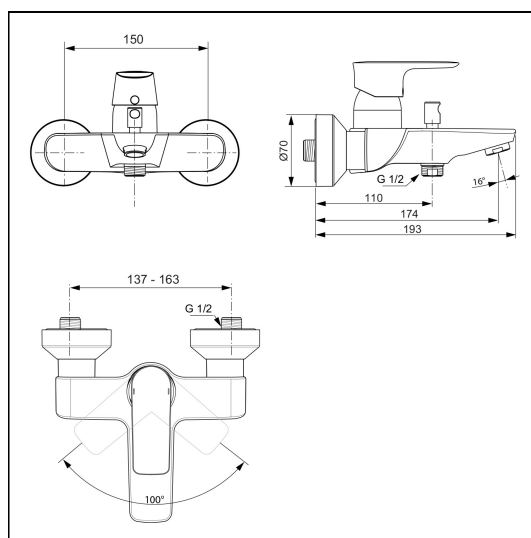

### ILLUSTRATED PRODUCT DETAILS

**Weights**

**A7033** 1.92 KG

**Materials**

**A7033** Chrome Plated Brass

**Finishes**

**A7033**  Chrome (AA)

**Flow rates**

**A7033** 22.5 Litres per minute @ 3 bar pressure

**Designer**

Quadro

**Special Notes**

Consideration should be given to safe hot water delivery and the use of an appropriate temperature reduction device. Unregulated flow rate 13 litres per minute at 1 bar.