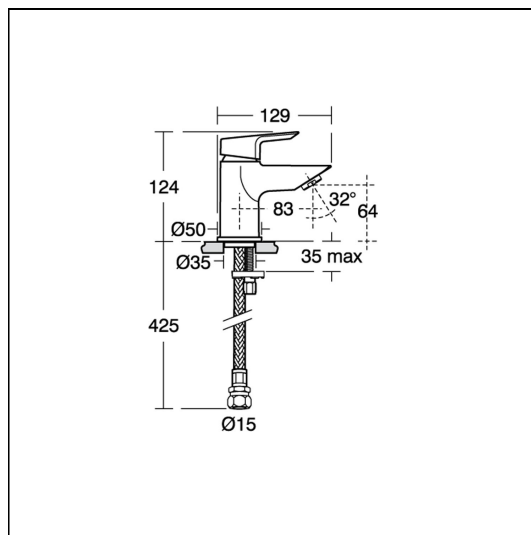

#### Special Notes

Suitable for balanced supplies. Inlets with flexible hoses and 15mm compression connections. Factory fitted 5 lpm flow regulator. Consideration should be given to safe hot water delivery and the use of an appropriate temperature reduction device such as A5900AA. Unregulated flow rate 4.7 litres per minute at 0.3 bar.