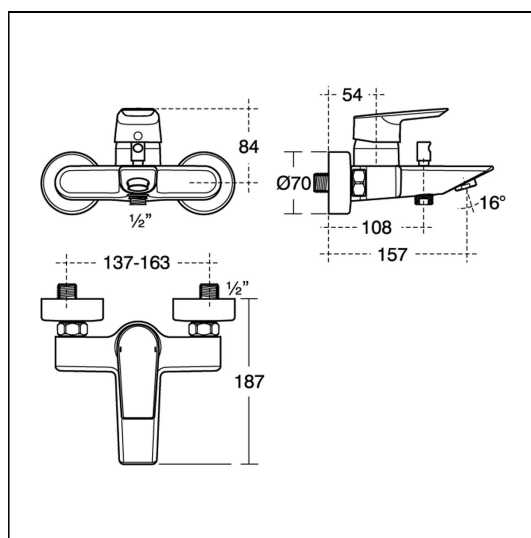

Tesi Single Lever Exposed Bath Shower Mixer

ILLUSTRATED

A6583 Tesi single lever exposed bath shower mixer

OPTIONS

B9556 Idealrain S3 shower kit with 3 function 80mm handspray, 600mm metal slide rail, 1.8m hose & integrated soap dish.

ILLUSTRATED PRODUCT DETAILS

Weights

A6583 2.03 KG

Finishes

A6583 Chrome (AA)

Materials

A6583 Chrome Plated Metal

Standards

BS EN817

Special Notes

Suitable for balanced supplies. Consideration should be given to safe hot water delivery and the use of an appropriate temperature reduction device such as A5901AA. Unregulated flow rate 15 litres per minute at 1.5 bar.

ACCREDITATIONS