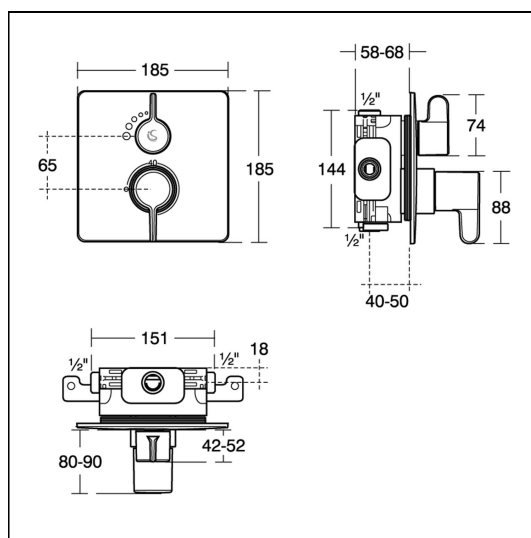

Freedom Built-in Thermostatic Shower Mixer

ILLUSTRATED

A6377 Freedom built-in thermostatic shower mixer with square faceplate and metal lever handles

OPTIONS

- B0024** Idealrain Cube M1 rainshower fixed head 200 x 200
- B9446** Idealrain ceiling arm 150mm
- B0009** Idealrain Cube M3 shower kit with 3 function 100mm handspray, 600mm slide rail and 1.35m hose

ILLUSTRATED PRODUCT DETAILS

Weights

A6377 3.20 KG

Finishes

A6377  Chrome finish (AA)

Materials

A6377 Chrome Plated Brass

Flow rates

A6377 32 Litres per minute @ 3 bar pressure

Designer

Robin Levien, RDI

Special Notes

Suitable for balanced water supplies. Inlets 1/2in BSP female. Minimum operating pressure 0.1bar but 0.8bar is required to give a minimum acceptable bath filling rate of 16 litres per minute.