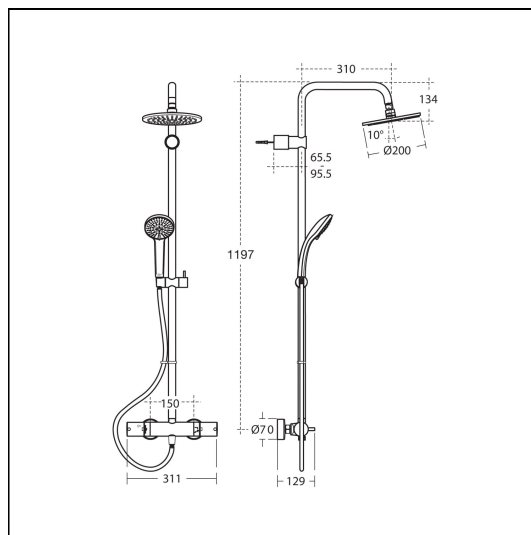

Freedom Dual shower with M1 rain shower, fixed riser

ILLUSTRATED

A6290 Freedom Dual shower with M1 rain shower, fixed riser, M3 handspray and pin handles

ILLUSTRATED PRODUCT DETAILS

Weights

A6290 6.50 KG

Materials

A6290 Chrome Plated Brass

Finishes

A6290  Chrome (AA)

Flow rates

A6290 12 Litres per minute @ 3 bar pressure

Special Notes

Removable 12 Litres per minute Eco flow regulator fitted in fixed head and 8 Litres per minute regulator in the handspray.