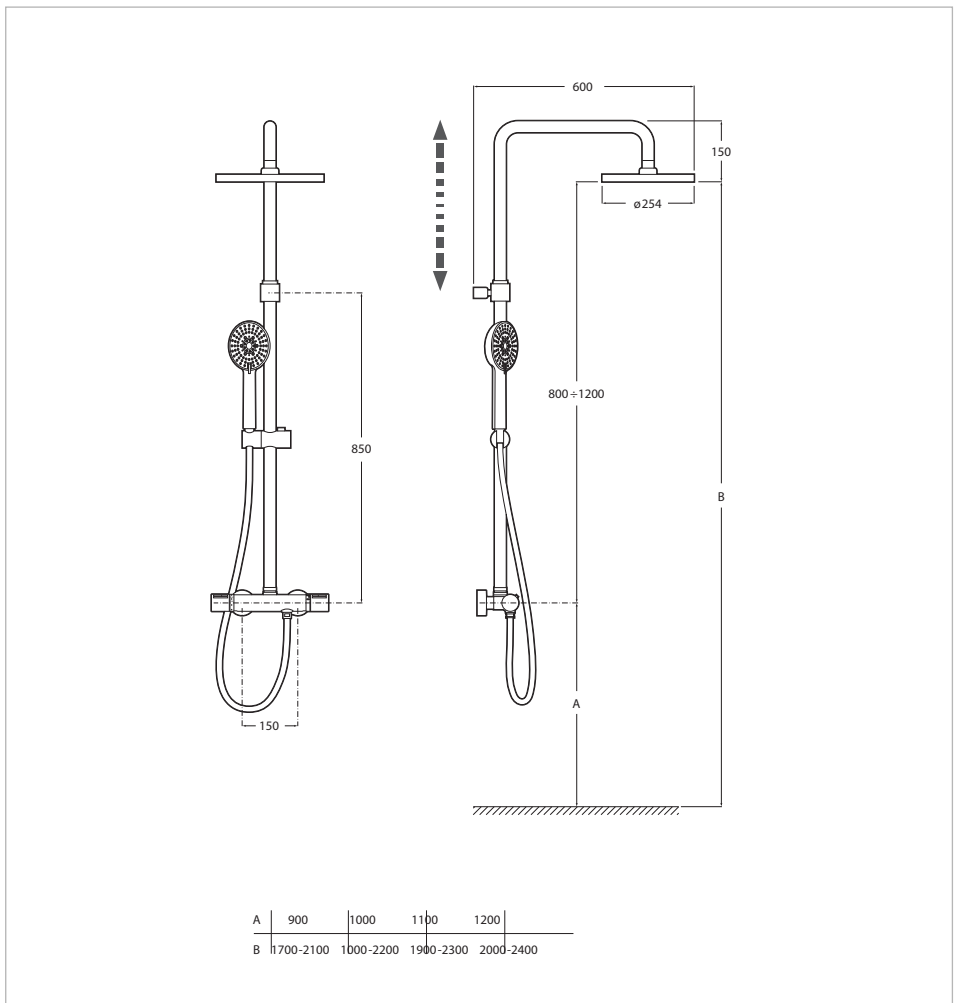

ROUND - Thermostatic shower column

Finish: Chrome
 Handset: Included
 Installation type: Wall-mounted
 Mixer type: Thermostatic
 Number of water outlets: 2
 Shower flexible hose included
 Showerhead functions: Rain
 Showerhead shape: Circular
 Suitable for: Shower
 Valve: Included

Dimensions

Width: 600 mm.
 Height: 1350 mm.

Includes

5B1B03C00 100/3. Handshower with 3 functions: Rain, Tonic and Pulse

Technical drawings

New shower columns featuring advanced materials that include thermostatic mixer, multifunction handshower and a big showerhead available in round and rectangular versions.

100/3. Handshower with 3 functions: Rain, Tonic and Pulse

Diameter (mm): 100
 Finish: Chrome
 Number of functions: 3
 Shape: Circular

Inspired by basic nature elements, this collection presents an aesthetic based on simple, pure and contemporary lines while offering a wide range of solutions.

Technical drawings