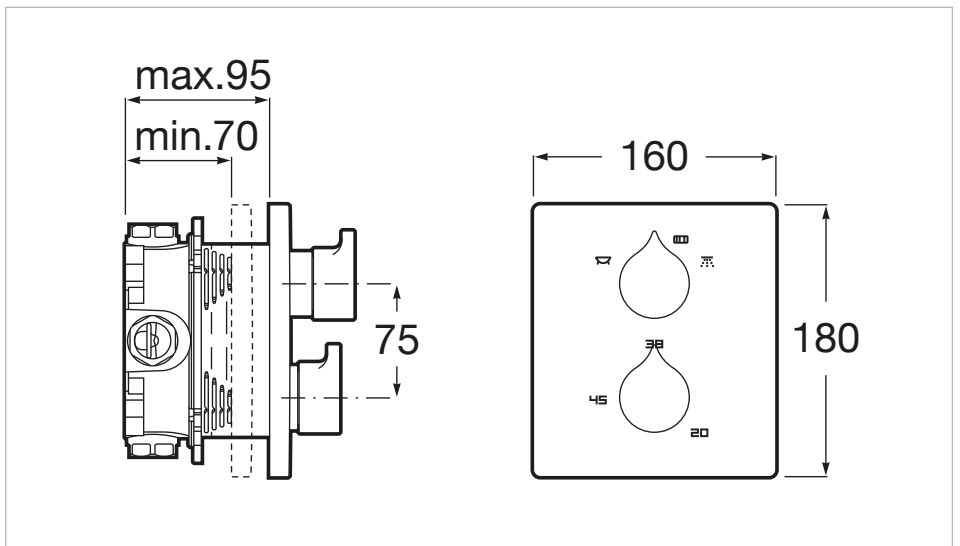

Built-in thermostatic bath or shower mixer. To complete with RocaBox 525869403

Application: Shower
 Finish: Chrome
 Installation type: Built-in
 Temperature selection
 Type of cartridge: Thermostatic

Compatible with

525869403 Universal RocaBox

Technical drawings

With soft outlines and an extraordinary elegance and personality, its slim side handle makes the difference in a modern single-lever faucet ideal for bathrooms with a clear urban character.