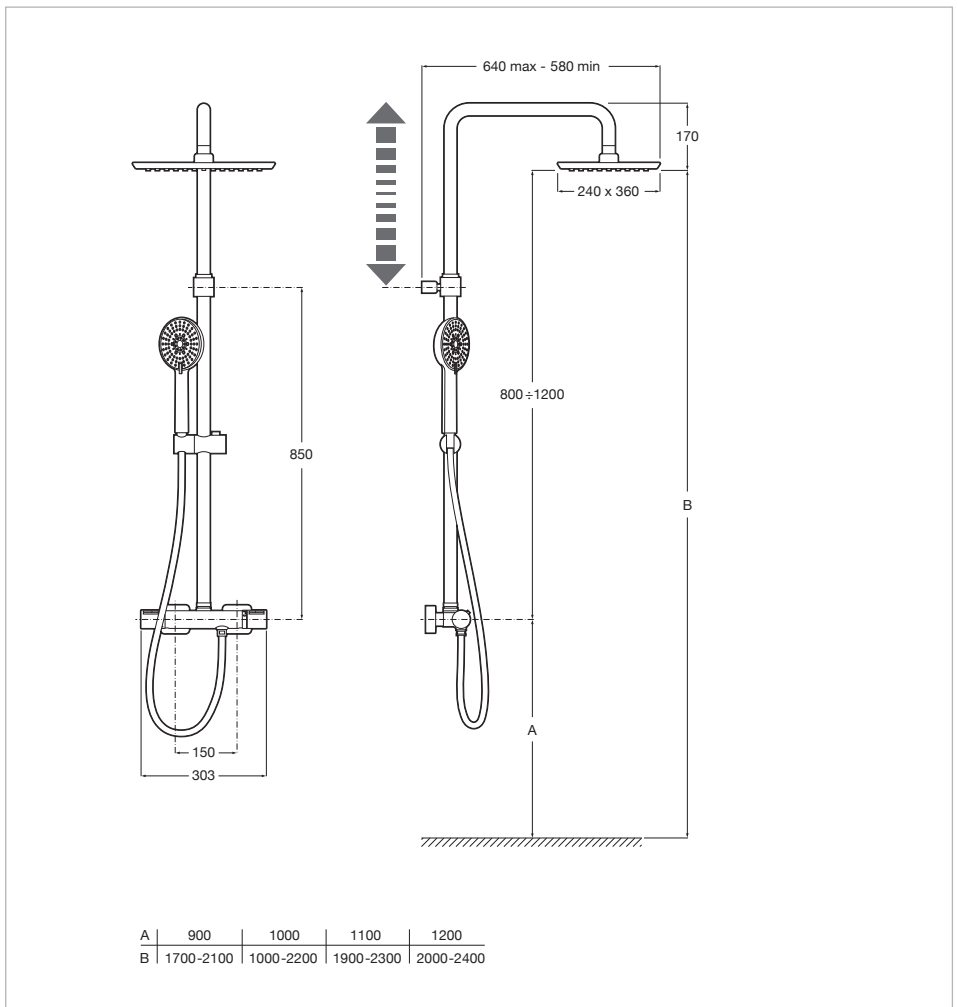

## SQUARE - Thermostatic shower column

Finish: Chrome  
 Flexible hose length (m): 1.75  
 Handset: Included  
 Installation type: Wall-mounted  
 Mixer type: Thermostatic  
 Number of water outlets: 2  
 Shower flexible hose included  
 Showerhead functions: Rain  
 Showerhead shape: Rectangular  
 Suitable for: Shower  
 Valve: Included

### Dimensions

Width: 640 mm.  
 Height: 1370 mm.

### Includes

5B1B03C00 100/3. Handshower with 3 functions: Rain, Tonic and Pulse

New shower columns featuring advanced materials that include thermostatic mixer, multifunction handshower and a big showerhead available in round and rectangular versions.

## 100/3. Handshower with 3 functions: Rain, Tonic and Pulse

Diameter (mm): 100  
 Finish: Chrome  
 Number of functions: 3  
 Shape: Circular

Inspired by basic nature elements, this collection presents an aesthetic based on simple, pure and contemporary lines while offering a wide range of solutions.