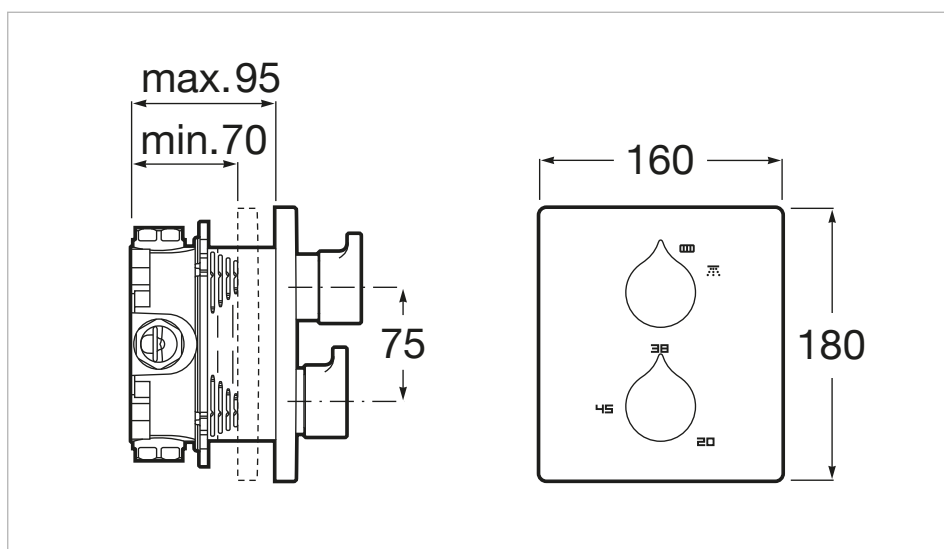

Built-in thermostatic bath-shower mixer with diverter-flow regulator. To complete with RocaBox 525869403

Application: Bath, Shower
 Finish: Chrome
 Installation type: Built-in
 Temperature selection
 Type of cartridge: Thermostatic

Compatible with

525869403 Universal RocaBox

Technical drawings

With soft outlines and an extraordinary elegance and personality, its slim side handle makes the difference in a modern single-lever faucet ideal for bathrooms with a clear urban character.