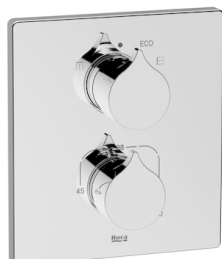

Built-in thermostatic bath-shower mixer with diverter-flow regulator. To complete with RocaBox 525869403

Application: Bath, Shower
 Finish: Chrome
 Installation type: Built-in
 Temperature selection
 Type of cartridge: Thermostatic

Compatible with

525869403 Universal RocaBox

Technical drawings

With soft outlines and an extraordinary elegance and personality, its slim side handle makes the difference in a modern single-lever faucet ideal for bathrooms with a clear urban character.