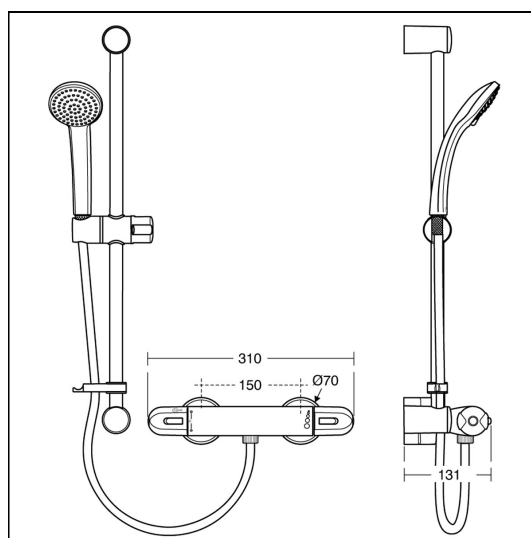

Alto EV Exposed Thermostatic Shower Pack & Idealrain S1 Kit

ILLUSTRATED

A5985 Alto EV exposed thermostatic shower pack with Fast-fix and Idealrain S1 kit

ILLUSTRATED PRODUCT DETAILS

Weights

A5985 4.50 KG

Finishes

A5985  Chrome (AA)

Materials

A5985 Chrome Plated Brass

Designer

Robin Levien, RDI

Special Notes

Inlets 15mm push fit connections. Flow rate 4 litres per minute at 0.1 bar

ACCREDITATIONS