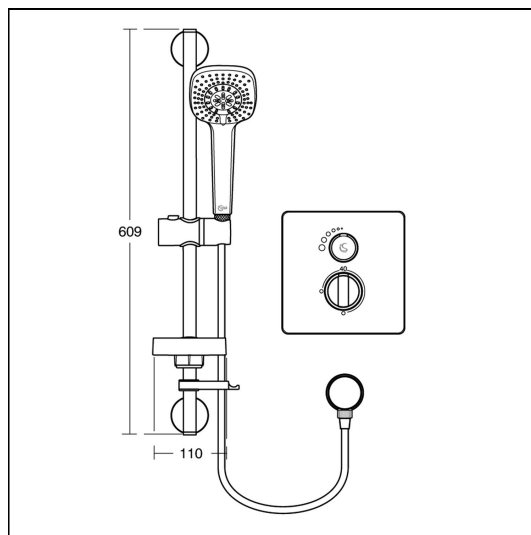

Concept Easybox Slim Built-in Shower Pack Square

ILLUSTRATED

A5959 Concept Easybox Slim built-in thermostatic shower pack with square faceplate and Idealrain Cube M3 kit. Consists of brass mixer, plastic installation box, mounting bracket, faceplate and handles.

ILLUSTRATED PRODUCT DETAILS

Weights

A5959 5.12 KG

Finishes

A5959  Chrome (AA)

Materials

A5959 Chrome Plated Metal

Special Notes

Removable 8 Litre per minute Eco flow regulator fitted in handspray.
Flow rate 5 Litres per minute @ .01 bar.

ACCREDITATIONS