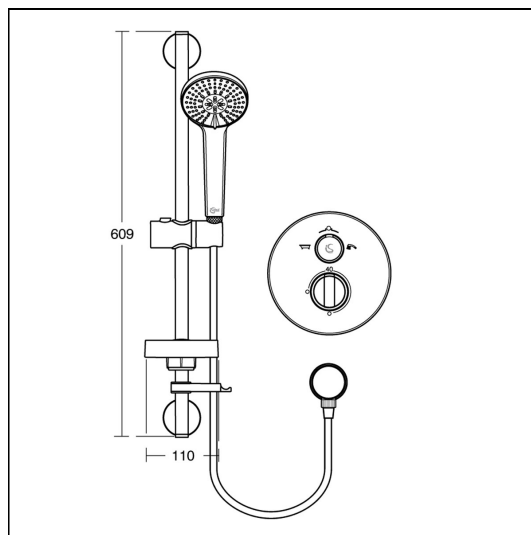

Concept Easybox Slim Built-in Shower Pack, Round

ILLUSTRATED

A5958 Concept Easybox Slim built-in thermostatic shower pack with round faceplate and Idealrain M3 kit. Consists of brass mixer, plastic installation box, mounting bracket, faceplate and handles.

ILLUSTRATED PRODUCT DETAILS

Weights

A5958 4.96 KG

Finishes

A5958  Chrome (AA)

Materials

A5958 Chrome Plated Metal

Special Notes

Removable 8 Litre per minute Eco flow regulator fitted in handspray.
Flow rate 5 Litres per minute @ .01 bar.

ACCREDITATIONS